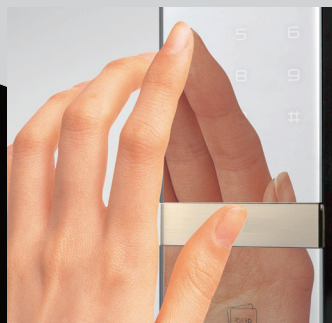

## **Yale** Digital door lock

- Digital Rim Lock for Glass Door
- RF card & Touch Keypad
- Magic Mirror

The world's favourite lock

**YDG313**  
Digital Door Lock

**Reliable**

**Convenient**

**Safe**

**Various access**

Yale YDG313 has two access solutions, PIN code or RF Card key for your convenience.

**Magic Mirror**

A Magic Mirror function is applied, which the keypad number appears on the mirror as soon as a user touches the product. The user can check the rear through the Magic Mirror, so that security can be enhanced.

**Safe Thumb-turn**

Only if a user pushes the two safe button simultaneously affixed to the thumb-turn knob, the user can turn the thumb-turn knob. Its security is improved compared to a normal knob.

**Clip type bracket**

The installation convenience is improved by the clip type bracket with a very strong double-side tape.

**Modern & thin design**

It is the Solid and thin design using digital keypad on a solid base.

**High Temperature Alarm**