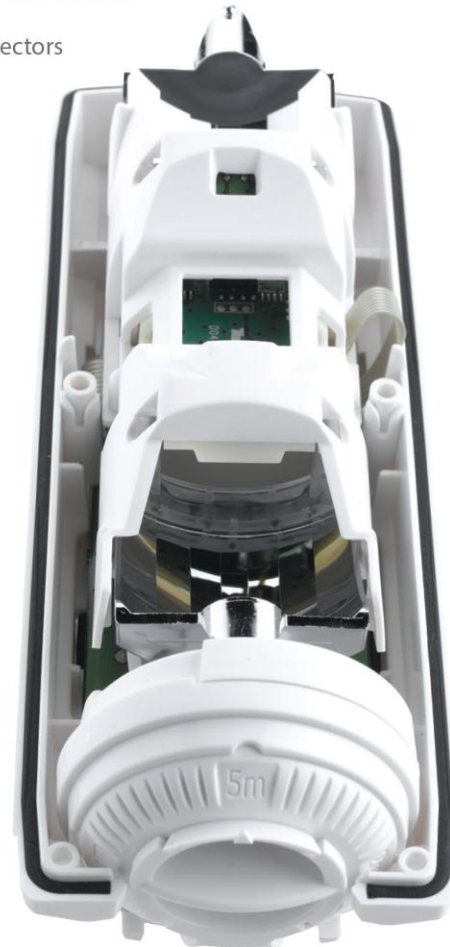

## Premier External TD Outdoor Security Motion Sensor

The Premier External TD is a purpose built outdoor sensor for security applications. Utilising two non-overlapping PIR sensors with superior mirrored optics, the Premier External TD is designed to perform in harsh outdoor environments.

# Premier External TD

**Texecom**  
Designed to Perform

Quick and simple to install, the Premier External TD provides the following outstanding features:

- Superior mirror optics
- 12m volumetric range, adjustable to 8, 5 & 2 metres
- No disassembly required for installation
- 90° viewing angle - rotatable through 180°
- Environmentally sealed IP65 enclosure
- Digital temperature compensation for hot climates
- Auxiliary input for wiring multiple detectors
- High white light immunity
- Day/night mode

## Specifications

Mounting Height:	1.0 - 1.4m, 1.2m nominal
Supply Voltage:	9-16 V <sub>dc</sub>
Current Consumption:	28mA
Detection Method:	Dual, non-overlapping, digital PIR
Alarm Output:	NC/NO selectable relay. Rated 50V <sub>dc</sub> , 100mA, 18Ω
Tamper Detection:	Wall and case. Sealed non-mechanical switch.
Tamper Output:	NC relay. Rated 50V <sub>dc</sub> , 100mA, 18Ω
Operating Temperature:	-35°C (-31°F) to +55°C (+131°C)
Dimensions:	250mm x 86.5mm x 87mm
Packed Weight:	550g (20 oz) approx