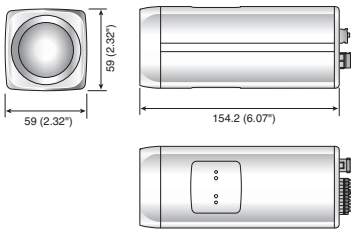

Dimensions

Unit : mm (inch)

SCZ-3250N/2250N/3250P/2250P