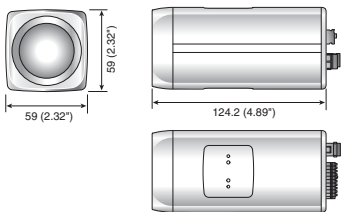

SCZ-3250ND/2250ND/3250PD/2250PD

The Eco mark represents Samsung Technwin's will to create environment-friendly products, and indicates that the product satisfies the EU RoHS Directive.

Design and specifications are subject to change without notice.

SAMSUNG TECHWIN CO., LTD.

SAMSUNG TECHWIN AMERICA INC.

SAMSUNG TECHWIN EUROPE LTD.

TIANJIN SAMSUNG TECHWIN OPTO-ELECTRONICS CO., LTD.

■ DISTRIBUTED BY

www.asi.ind.in