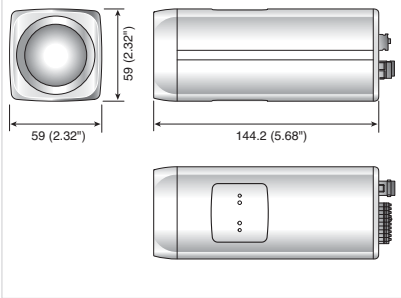

Dimensions

Unit : mm (inch)