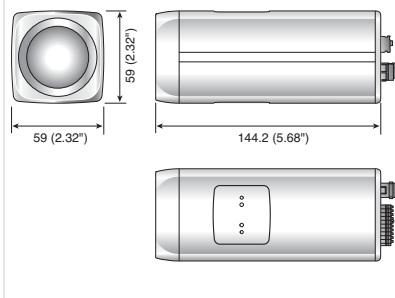

Dimensions

Unit : mm (inch)