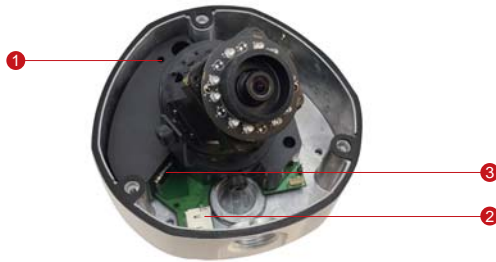

D82

3MP Outdoor Dome with D/N, IR, Vari-focal lens

- Progressive Scan CMOS
- Day and night function with mechanical IR cut filter
- Minimum illumination 0 lux with IR LED on
- Built-in f2.8~12mm / F1.4 Megapixel vari-focal lens
- 15 fps at 2048 x 1536 resolution
- Selectable H.264 HP, MJPEG compressions with dual streaming
- Video motion detection
- Vandal proof IK10 rated and weatherproof IP66 rated casing
- Powered by PoE Class 2

PHOTO INDICATION

- 1 Reset Button
- 2 MicroSDHC Card Slot
- 3 Ethernet Port

DIMENSION DIAGRAM

Unit: mm [inch]

ACCESSORY OPTIONS

Dome Cover		
PDCX-1101		4-inch, smoke, vandal proof

Popular Mounting Solutions		
Surface	Accessories not required	
Wall	PMAX-0308	
Pendant	PMAX-0101 PMAX-0103	
Corner	PMAX-0101 PMAX-0303 PMAX-0402	
Pole	PMAX-0101 PMAX-0303 PMAX-0503	
Flush	PMAX-1003	

PRODUCT SPECIFICATION

D82

• Device

Device Type	Outdoor Dome Camera
Image Sensor	Progressive Scan CMOS
Day / Night	Yes
Minimum Illumination	Color: 0.1 lux at F1.4 (30 IRE, 2400°K); B/W: 0 lux (IR LED on)
Color to B/W switch	ISP based switch, configurable
Mechanical IR Cut Filter	Yes
IR Sensitivity Range	700~1100nm
IR LED	IR LED x 15 (850nm)
IR Working Distance	15 m (0 lux, 30 IRE, Max exposure gain)
Electronic Shutter	1/5 ~ 1/2,000 sec (manual mode); 1/5 ~ 1/10,000 sec (auto mode)

• Interface

Local Storage	MicroSDHC memory card slot (card not included)
---------------	--

• General

Power Source / Consumption	PoE Class 2 (IEEE802.3af) / 5.18 W (IR on)
Weight	1015 g (2.24 lb)
Dimensions (Ø x H)	150.76 mm x 116.9 mm (6" x 4.6")
Environmental Casing	Weatherproof (IP66 rated); Transparent vandal proof dome cover (IK10 rated)
Mount Type	Surface, Pendant, Wall, Corner, Pole, Flush
Operating Temperature	-20°C ~ 50°C (-4°F ~ 122°F)
Operating Humidity	10% ~ 85% RH
Approvals	CE (EN 55022 Class B, EN 55024), FCC (Part15 Subpart B Class B), IK10, IP66