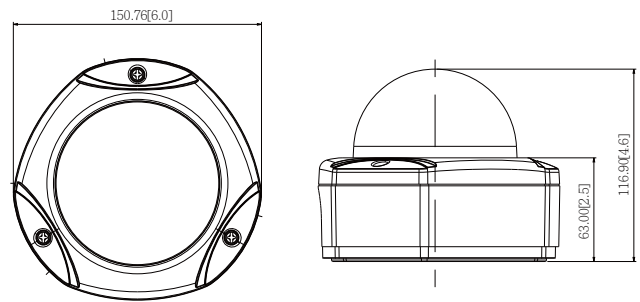

PHOTO INDICATION

- 1 Reset Button
- 2 MicroSDHC Card Slot
- 3 Ethernet Port

DIMENSION DIAGRAM

Unit: mm [inch]

ACCESSORY OPTIONS

Dome Cover		
PDCX-1101		4-inch, smoke, vandal proof

Popular Mounting Solutions		
Surface	Accessories not required	
Wall	PMAX-0308	
Pendant	PMAX-0101 PMAX-0103	
Corner	PMAX-0101 PMAX-0303 PMAX-0402	
Pole	PMAX-0101 PMAX-0303 PMAX-0503	
Flush	PMAX-1003	

• Interface

Local Storage	MicroSDHC memory card slot (card not included)
---------------	--

• General

Power Source / Consumption	PoE Class 2 (IEEE802.3af) / 5.18 W (IR on)
Weight	1015 g (2.24 lb)
Dimensions (Ø x H)	150.76 mm x 116.9 mm (6" x 4.6")
Environmental Casing	Weatherproof (IP66 rated); Transparent vandal proof dome cover (IK10 rated)
Mount Type	Surface, Pendant, Wall, Corner, Pole, Flush
Operating Temperature	-20°C ~ 50°C (-4°F ~ 122°F)
Operating Humidity	10% ~ 85% RH
Approvals	CE (EN 55022 Class B, EN 55024), FCC (Part15 Subpart B Class B), IK10, IP66