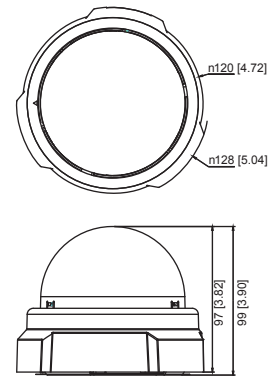

E51

1MP Indoor Dome with Basic WDR, Fixed lens

- Progressive Scan CMOS
- Minimum illumination 0.1 Lux at F2.0
- Built-in f2.8mm / F2.0 Megapixel fixed lens
- 30 fps at 1280 x 720 resolution
- Selectable H.264 HP, MJPEG compressions with dual streaming
- Powered by PoE Class 2
- Video motion detection
- Basic WDR

PHOTO INDICATION

- ① Power LED
- ② Ethernet Port
- ③ Reset Button

DIMENSION DIAGRAM

Unit: mm [inch]

ACCESSORY OPTIONS

Dome Cover

PDCX-0104		3-inch, smoke, non-vandal proof
-----------	--	---------------------------------

• Lens

Focal Length / Aperture	Fixed focal, f2.8 mm / F2.0
Iris	Fixed iris
Focus	Fixed focus
Lens Mount	Board Mount
Horizontal Viewing Angle	77.5°
Viewing Angle Adjustment	Pan: 0° - 330°; Tilt: 0° - 180°

• General

Power Source / Consumption	PoE Class 2 (IEEE802.3af) / 3.79 W
Weight	292 g (0.64 lb)
Dimensions (Ø x H)	128 mm x 99 mm (5.04" x 3.90")
Mount Type	Surface, Pendant, Wall, Corner, Pole, Flush
Operating Temperature	-10 °C ~ 50 °C (14 °F ~ 122 °F)
Operating Humidity	10% ~ 85% RH
Approvals	CE (EN 55022 Class B, EN 55024), FCC (Part15 Subpart B Class B)