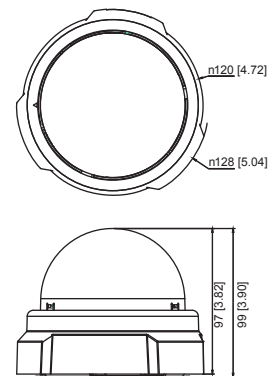

# E52

1MP Indoor Dome with D/N, IR, Basic WDR, Fixed lens

- Progressive Scan CMOS
- Minimum illumination 0 lux with IR LED on
- Built-in f3.6mm / F1.8 Megapixel fixed lens
- 30 fps at 1280 x 720 resolution
- Selectable H.264 HP, MJPEG compressions with dual streaming
- Powered by PoE Class 2
- Video motion detection
- Basic WDR

## DIMENSION DIAGRAM

Unit: mm [inch]

#### • Lens

Focal Length / Aperture	Fixed focal, f3.6 mm / F1.8
Iris	Fixed iris
Focus	Fixed focus
Lens Mount	Board Mount
Horizontal Viewing Angle	60.2°
Viewing Angle Adjustment	Pan: 0° - 330°; Tilt: 20° - 90°

#### • General

Power Source / Consumption	PoE Class 2 (IEEE802.3af) / 4.26 W (IR on)
Weight	292 g (0.64 lb)
Dimensions (Ø x H)	128 mm x 99 mm (5.04" x 3.90")
Mount Type	Surface, Pendant, Wall, Corner, Pole, Flush
Operating Temperature	-10 °C ~ 50 °C (14 °F ~ 122 °F)
Operating Humidity	10% ~ 85% RH
Approvals	CE (EN 55022 Class B, EN 55024), FCC (Part15 Subpart B Class B)