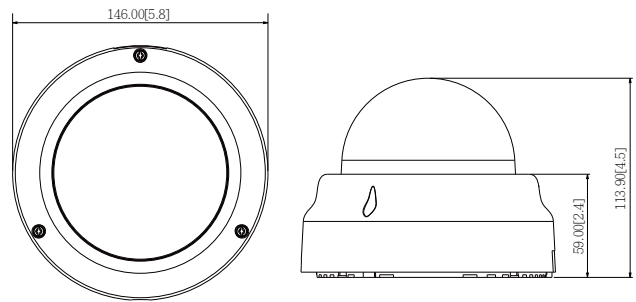

PHOTO INDICATION

- 1 Reset Button
- 2 MicroSDHC Card Slot
- 3 Ethernet Port

DIMENSION DIAGRAM

Unit: mm [inch]

ACCESSORY OPTIONS

Dome Cover		
PDCX-1101		4-inch, smoke, vandal proof

Popular Mounting Solutions		
Surface	Accessories not required	
Wall	PMAX-0308	
Pendant	PMAX-0101 PMAX-0103	
Corner	PMAX-0101 PMAX-0303 PMAX-0402	
Pole	PMAX-0101 PMAX-0303 PMAX-0503	
Flush	PMAX-1003	
Gang Box	PMAX-0803	

• Interface

Local Storage	MicroSDHC memory card slot (card not included)
---------------	--

• General

Power Source / Consumption	PoE Class 2 (IEEE802.3af) / 4.22 W (IR on)
Weight	503 g (1.11 lb)
Dimensions (Ø x H)	146 mm x 113.9 mm (5.8" x 4.5")
Mount Type	Surface, Pendant, Wall, Corner, Pole, Flush, Gang Box
Operating Temperature	-10°C ~ 50°C (14°F ~ 122°F)
Operating Humidity	10% ~ 85% RH
Approvals	CE (EN 55022 Class B, EN 55024), FCC (Part15 Subpart B Class B)