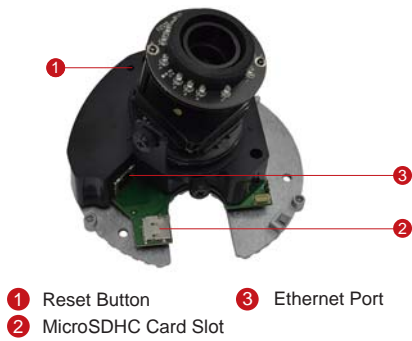

E61

1MP Indoor Dome with D/N, IR, Basic WDR, Vari-focal lens

- Progressive Scan CMOS
- Day and night function with mechanical IR cut filter
- Minimum illumination 0 lux with IR LED on
- Built-in f2.8~12mm / F1.4 Megapixel vari-focal lens
- 30 fps at 1280 x 720 resolution
- Selectable H.264 HP, MJPEG compressions with dual streaming
- Video Motion Detection
- Basic WDR
- Powered by PoE Class 2

PHOTO INDICATION

- 1 Reset Button
- 2 MicroSDHC Card Slot
- 3 Ethernet Port

DIMENSION DIAGRAM

Unit: mm [inch]

ACCESSORY OPTIONS

Dome Cover		
PDCX-1101		4-inch, smoke, vandal proof

Popular Mounting Solutions		
Surface	Accessories not required	
Wall	PMAX-0308	
Pendant	PMAX-0101 PMAX-0103	
Corner	PMAX-0101 PMAX-0303 PMAX-0402	
Pole	PMAX-0101 PMAX-0303 PMAX-0503	
Flush	PMAX-1003	
Gang Box	PMAX-0803	

PRODUCT SPECIFICATION

E61

• Device

Device Type	Indoor Dome Camera
Image Sensor	Progressive Scan CMOS
Day / Night	Yes
Minimum Illumination	Color: 0.1 lux at F1.4 (30 IRE, 2400°K); B/W: 0 lux (IR LED on)
Color to B/W switch	ISP based switch, configurable
Mechanical IR Cut Filter	Yes
IR Sensitivity Range	700~1100nm
IR LED	IR LED x 15 (850nm)
IR Working Distance	15 m (0 lux, 30 IRE, Max exposure gain)
Electronic Shutter	1/5 ~ 1/2,000 sec (manual mode); 1/5 ~ 1/10,000 sec (auto mode)

• Lens

Focal Length / Aperture	Vari-focal, f2.8 - 12 mm / F1.4
Iris	Fixed iris
Focus	Manual focus
Mount Type	Board Mount
Horizontal Viewing Angle	59.8° - 24.7°
Viewing Angle Adjustment	Pan: 0° - 360°; Tilt: 25° - 155°; Rotate: 0° - 360°