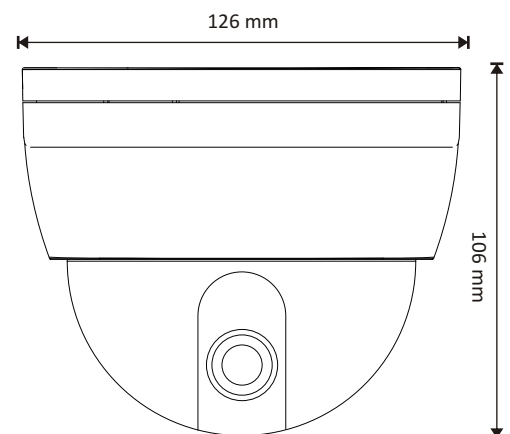

#### Dimension :

## Specifications :

Synchronous System	Internal
Video output	1.0Vp-p,75Ω, BNC Cable Connector
Power Supply	DC 12V +- 10%, DC Cable Connector
Power Consumption	<160mA @ 12VDC, 170mA @ 24VAC
Operating Temperature	-10°C ~ + 50°C
Operating Humidity	30% ~ 90% RH
Dimensions(W×D×H)	90mm (W) X 90mm (d) X 60mm (h)
Weight (g)	160G
Enclosure	3 Axis Bracket, ABS Plastic with illustration Dome Cover