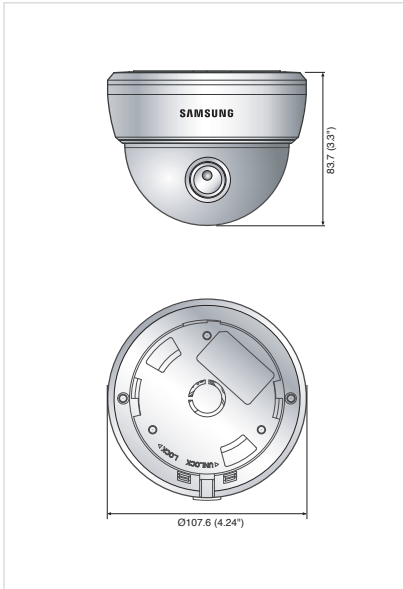

Dimensions

Unit : mm (inch)

The Eco mark represents Samsung Techwin's will to create environment-friendly products, and indicates that the product satisfies the EU RoHS Directive.

Design and specifications are subject to change without notice.

SAMSUNG TECHWIN CO., LTD.

701, Sampyeong-dong, Bundang-gu, Seongnam-si, Gyeonggi-do Korea 463-400
Tel : +82-70-7147-8741 ~ 8749, 8752 ~ 8760 Fax : +82-31-8018-3745
www.samsungcctv.com www.samsungsecurity.com

■ DISTRIBUTED BY

www.asi.ind.in