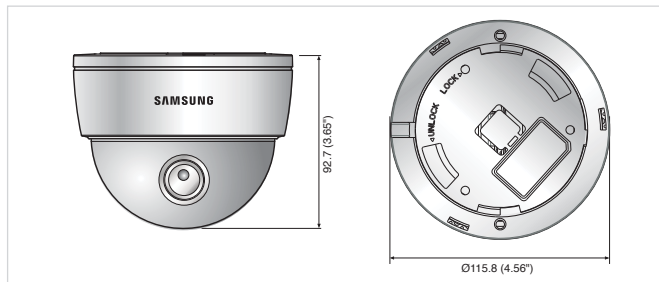

Dimensions

Unit : mm (inch)

Design and specifications are subject to change without notice.

The Eco mark represents Samsung Techwin's will to create environment-friendly products, and indicates that the product satisfies the EU RoHS Directive.

SAMSUNG TECHWIN CO., LTD.

701, Sampyeong-dong, Bundang-gu, Seongnam-si, Gyeonggi-do Korea 463-400
Tel : +82-70-7147-8741~8749, 8752-8760 Fax : +82-31-8018-3745
www.samsungsecurity.com www.samsungcctv.com

SAMSUNG TECHWIN AMERICA Inc.

SAMSUNG TECHWIN EUROPE LTD.

TIANJIN SAMSUNG TECHWIN OPTO-ELECTRONICS CO., LTD.

■ DISTRIBUTED BY

www.asi.ind.in