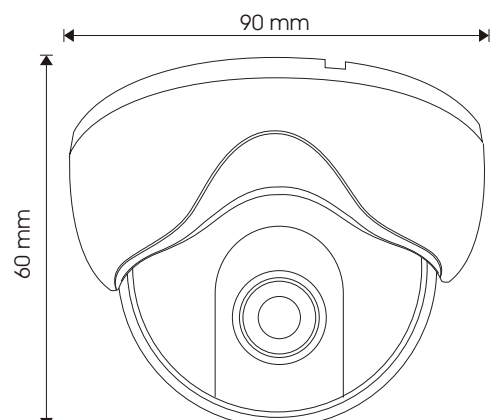

### **D-WDR 3 Axis Indoor Fixed Dome Camera**

#### **Features :**

- D-WDR Indoor Dome Camera
- 1/3" Sony Super HAD II Image Sensor
- Super High 600TVLine Resolution
- Digitally Wide Dynamic Range(D-WDR)
- True & Soft Day/Night for all 24/7 Surveillance mode
- Support Customization Area for BLC & HSBL
- Mirror + Parking line Guidance for Vehicle
- 3.6mm Fixed Iris Lens With IR Coated(Optional 4.0/6.0/8.0mm)
- Low Illumination 0.5 Lux
- programmable Shutter & Exposure Mode Auto, Flicker, Manual
- OSD Menu Control for easy & user friendly Customer Ease
- Support Digital Zooming up to 4X
- Image Flip(Horizontal & Vertical) for Fast/ Easy any Order installation
- Motion Detection, Privacy Masking, Camera ID
- Support 12VDC

#### **Dimension :**

## Specifications :

Video output	1.0Vp-p,75Ω, BNC Cable Connector
Power Supply	DC 12V +- 10%, DC Cable Connector
Power Consumption	<100mA @ 12VDC
Operating Temperature	-10°C ~ + 50°C
Operating Humidity	30% ~ 90% RH
Dimensions(W×D×H)	90mm(W) x 90mm (D) x 60mm (H)
Weight (g)	160 g
Enclosure	3 Axis Bracket, ABS Plastic with illustration Dome Cover