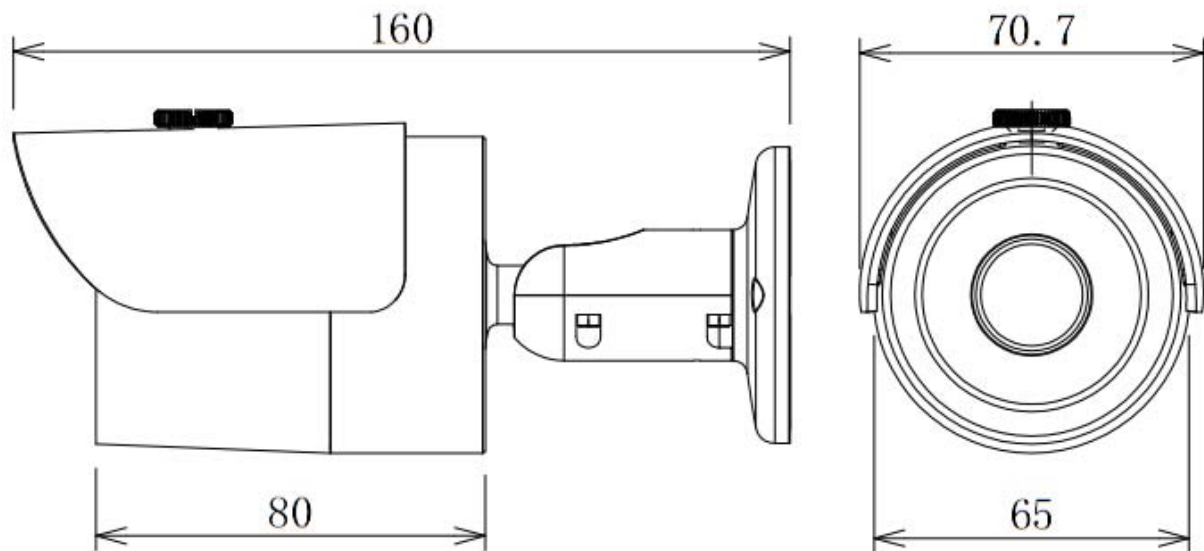

## Technical Specifications

Model	DH-IPC-HFW3200SP		DH-IPC-HFW3200SN	
<b>Camera</b>				
Image Sensor	1/3" 2Megapixel Exmor CMOS			
Effective Pixels	1920(H)x1080(V)			
Scanning System	Progressive			
Electronic Shutter Speed	Auto/Manual, 1/3~1/10000s		Auto/Manual, 1/4~1/10000s	
Min. Illumination	0. 1Lux/F1.2 (Color), 0.01Lux/F1.2(B/W);0Lux/F1.2(IR on)			
S/N Ratio	> 50dB			
<b>Camera Features</b>				
Max. IR LEDs Length	20m			
Day/Night	Auto(ICR)/Color/B/W			
Backlight Compensation	BLC / HLC / DWDR			
White Balance	Auto			
Gain Control	Auto/Manual			
Noise Reduction	2D			
Privacy Masking	Up to 4 areas			
<b>Lens</b>				
Focal Length	6mm (3.6mm,8mm)			
Max Aperture	F1.6			
Angle of View	H: 46°(70°/35°)			
Lens Type	Fixed lens			
Mount Type	Board-in Type			
<b>Video</b>				
Compression	H.264 / MJPEG			
Resolution	1080P(1920×1080) / 720P(1280×720) / D1(704×576) / CIF(352×288)		1080P(1920×1080) / 720P(1280×720) / D1(704×480) / CIF(352×240) /	
Frame Rate	Main Stream	1080P/720P(1 ~ 25/30fps)		
	Sub Stream	D1/CIF(1 ~ 25/30fps)		
Bit Rate	H.264: 32K ~ 8192Kbps, MJPEG: 32K ~ 20480Kbps			
<b>Network</b>				
Ethernet	RJ-45 (10/100Base-T)			
Protocol	IPv4/IPv6, HTTP, HTTPS, SSL, TCP/IP, UDP, UPnP, ICMP, IGMP, SNMP, RTSP, RTP, SMTP, NTP, DHCP, DNS, PPPOE, DDNS, FTP, IP Filter, QoS, Bonjour			
ONVIF	ONVIF Ver. 2.0			
Max. User Access	10 users			
Smart Phone	iPhone, iPad, Android, Windows Phone			
<b>General</b>				
Power Supply	DC12V, PoE (802.3af)			
Power Consumption	<6W			

## DH-IPC-HFW3200S

Working Environment	-10°C~+60°C, 10%~90%
Ingress Protection	IP66
Dimensions	Φ63.5mm×160mm
Weight	0.4kg

### Dimensions (mm)

<http://www.asi.ind.in>