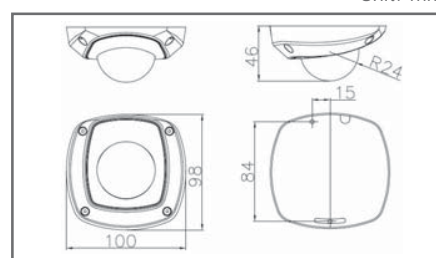

DS-2CD7153-E 2 MP Mini dome Network Camera

- Maximum Resolution up to 2 megapixel
- Output real time video at 720P Full HD
- H.264 video compression
- Progressive scan CMOS
- ePTZ
- POE
- Conforms to ONVIF and PSIA

Unit: mm

Specifications

		DS-2CD7153-E
Camera	Image Sensor	1/3 " CMOS
	Effective Pixels	1600 (H) × 1200 (V)
	Min. Illumination	0.5 Lux @ F1.2; 0.1 Lux @ (F1.2. sense up x 5)
	Electronic Shutter	1/25s ~1/100,000s
	Day&Night	Electronic
	Lens	4 mm @ F1.8
	Angle of view	90°(4mm Lens)
Compression Standard	Video Parameter	Saturation/Brightness/Contrast adjustable through client software or web browser
	Video Compression	H.264/MJPEG
	Video Bit Rate	32 Kbps~16Mbps
Image	Max. Image Resolution	1600×1200
	Frame Rate	60HZ: 15fps (1600×1200), 30fps (1280×720), e-PTZ Yes
Functions	Intelligent Alarm	Motion Detection
	Protocols	TCP/IP, HTTP, DHCP, DNS, DDNS, RTP/RTSP, PPPoE, SMTP, NTP
	3-Axis adjustment	Yes
Interface	Communication Interface	1 RJ45 10M / 100M self-adaptive Ethernet port
	Power Supply	DC12V±10% / PoE
General	Power Consumption	4W MAX
	Working Temperature	-10°C~60°C(14°F~140°F)
	Working Humidity	90% or less
	Impact Protection	IEC60068-2-75Eh,50J;EN50102, up to IK10
	Weather Proof	IP66
	Dimension	99.9 x 97.5 x 46.5 mm (3.93" x 3.84" x 1.83")
	Weight	250g(0.55lbs)