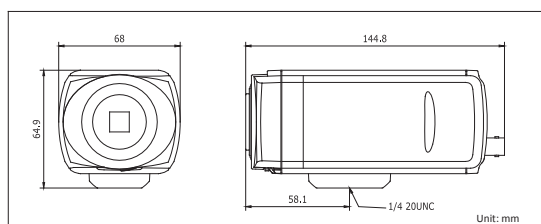

## Specifications

DS-2CD833F-E(W)	
<b>Camera</b>	
Image sensor	1/4" progressive scan CMOS
Min. illumination	Color: 0.01 lux@F1.2, AGC on B/W: 0.001 lux@F1.2, AGC on
Shutter time	1/25s ~ 1/100,000s
Lens mount	C/CS mount
Auto iris	DC drive
Day & night	IR cut filter with auto switch
<b>Compression standard</b>	
Video compression	H.264 / MPEG4 / MJPEG
Bit rate	32 Kbps ~ 8 Mbps
Audio compression	G.711 / G.726
Dual stream	Yes
<b>Image</b>	
Max. Image resolution	640 × 480
Frame rate	50 Hz: 25 fps (640 × 480) 60 Hz: 30 fps (640 × 480)
Image settings	Saturation, brightness, contrast adjustable through client software or web browser
<b>Network</b>	
Network storage	NAS (iSCSI optional)
Alarm trigger	Motion detection, network disconnect, IP address conflict, storage exception
Protocols	TCP/IP, HTTP, DHCP, DNS, DDNS, RTP, RTSP, PPPoE, SMTP, NTP, SNMP, HTTPS, FTP, 802.1x, Qos (SIP, SRTP, IPv6 optional)
Security	User authentication, watermark
System compatibility	ONVIF, PSIA, CGI
<b>Interface</b>	
Audio input	1-ch 3.5 mm audio interface, MIC IN/LINE IN
Audio output	1-ch 3.5 mm audio interface (line level, 600 Ω)
Communication interface	1 RJ45 10M / 100M ethernet port and 1 RS-485 interface
Alarm input	1
Alarm output	1
Video output	1 Vp-p composite output (75 Ω / BNC)
On-board storage	Built-in SD/SDHC card slot, up to 32 GB
Reset button	Yes
<b>General</b>	
Operating conditions	-10°C ~ 60°C (14°F ~ 140°F) Humidity 90% or less (non-condensing)
Power supply	12 VDC ± 10%, PoE (802.3af)
Power consumption	max. 4.5W (max. 7.5W with IR cut filter on) -W: max. 6W (max. 9W with IR cut filter on)
Dimensions	68 × 64.9 × 144.8 mm (2.67" × 2.56" × 5.70")
Weight	500g (1.10 lbs)

## Dimensions