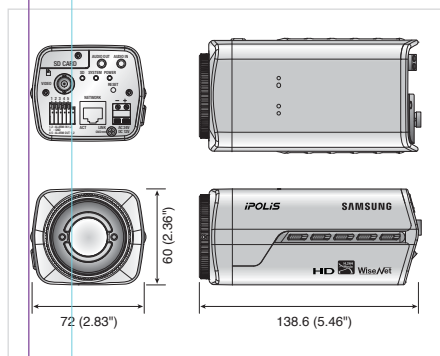

Dimensions

Unit : mm (inch)