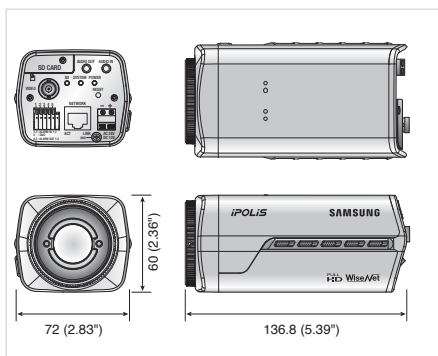

Dimensions

Unit : mm (inch)