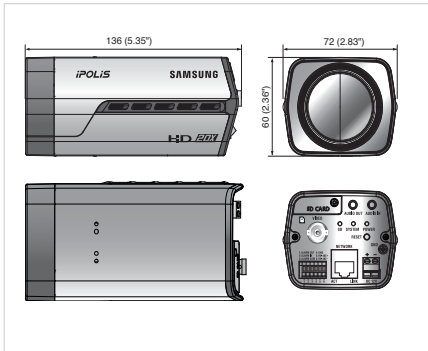

Dimensions

Unit : mm (inch)