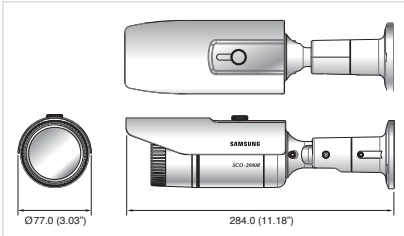

Dimensions

Unit : mm (inch)

The Eco mark represents Samsung Techwin's will to create environment-friendly products, and indicates that the product satisfies the EU RoHS Directive.

Design and specifications are subject to change without notice.

SAMSUNG TECHWIN CO., LTD.

701, Sampyeong-dong, Bundang-gu, Seongnam-si, Gyeonggi-do Korea 463-400
Tel : +82-70-7147-8741 ~ 8749, 8752 ~ 8760 Fax : +82-31-8018-3745
www.samsungsecurity.com www.samsungcctv.com

SAMSUNG TECHWIN AMERICA Inc.

SAMSUNG TECHWIN EUROPE LTD.

■ DISTRIBUTED BY

www.asi.ind.in