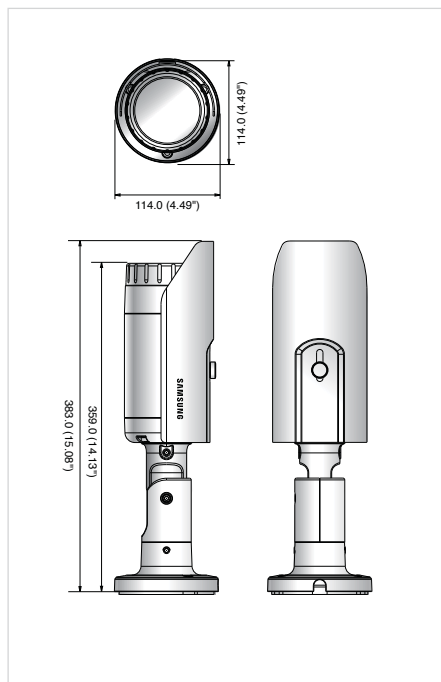

Dimensions

Unit : mm (inch)

The Eco mark represents Samsung Techwin's will to create environment-friendly products, and indicates that the product satisfies the EU RoHS Directive.

Design and specifications are subject to change without notice.

■ DISTRIBUTED BY

www.asi.ind.in

SAMSUNG TECHWIN CO., LTD.

SAMSUNG TECHWIN AMERICA Inc.

SAMSUNG TECHWIN EUROPE LTD.