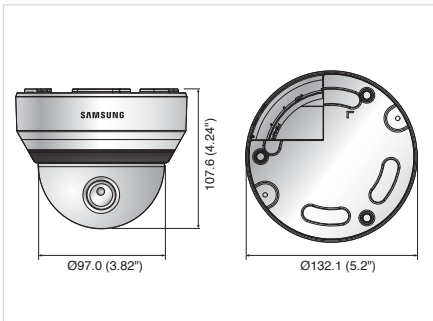

Dimensions

Unit : mm (inch)

The Eco mark represents Samsung Techwin's will to create environment-friendly products, and indicates that the product satisfies the EU RoHS Directive.

■ DISTRIBUTED BY

www.asi.ind.in

SAMSUNG TECHWIN CO., LTD. 701, Sampyeong-dong, Bundang-gu, Seongnam-si, Gyeonggi-do Korea 463-400
Tel : +82-70-7147-8741 ~ 8749, 8752 ~ 8760 Fax : +82-31-8018-3745 www.samsungsecurity.com www.samsungcctv.com

SAMSUNG TECHWIN EUROPE LTD.
2st floor No5, The Height, Brookland, Weybridge, Surrey,
U.K. KT13 0NY
Tel : +44 1932 82 6700

SHANGHAI SAMSUNG TECHWIN CO., LTD.
32F, Bk B, International Business Center, No. 391 Guiping Rd.,
Shanghai, China 200233
Tel : 021-5427-1155 Fax : 021-5423-5122

SAMSUNG TECHWIN