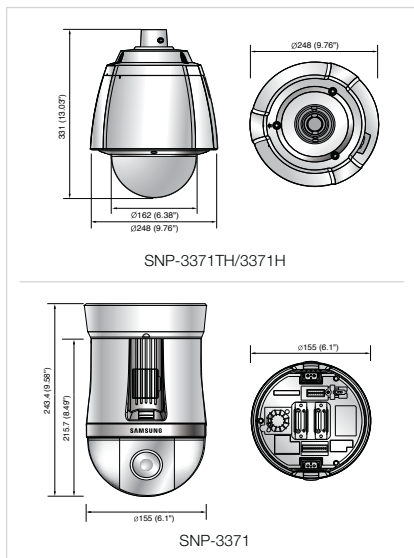

Dimensions

Unit : mm (inch)

The Eco mark represents Samsung Techwin's will to create environment-friendly products, and indicates that the product satisfies the EU RoHS Directive.

Design and specifications are subject to change without notice.

SAMSUNG TECHWIN CO., LTD.

701, Sampyeong-dong, Bundang-gu, Seongnam-si, Gyeonggi-do Korea 463-400
Tel : +82-70-7147-8741-8749, 8752-8760 Fax : +82-31-8018-3745
www.samsungipolis.com www.samsungsecurity.com

SAMSUNG TECHWIN AMERICA INC.

SAMSUNG TECHWIN EUROPE LTD.

■ DISTRIBUTED BY

www.asi.ind.in