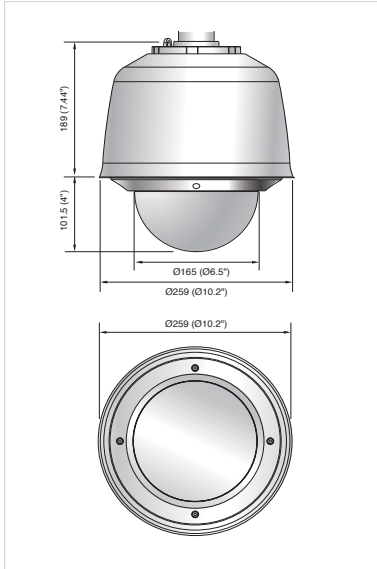

43x Network PTZ Dome Camera

SNP-3430H

Dimensions

Unit : mm (inch)