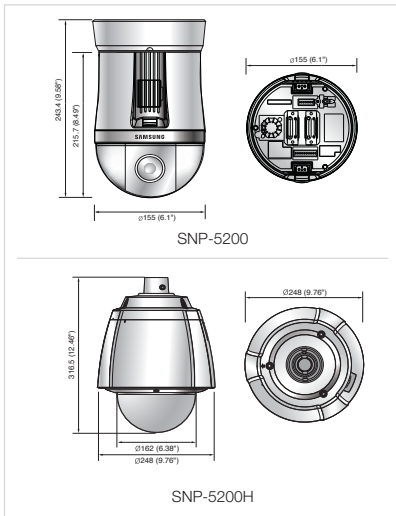

1.3Megapixel HD 20x PTZ Dome Network Camera

SNP-5200/5200H

Dimensions

Unit : mm (inch)

Specifications

	SNP-5200N/P	SNP-5200HN/HP
VIDEO		
Imaging Device	1/3" 1.3M PS CMOS	
Total Pixels	1,384(H) x 1,076(V)	
Effective Pixels	1,329(H) x 1,049(V)	
Scanning System	Progressive	
Min. Illumination	Color : 0.7Lux (F1.6, 50IRE), 0.01Lux (Sens-up 60x, 50IRE) B/W : 0.08Lux (F1.6, 50IRE), 0.001Lux (Sens-up 60x, 50IRE)	
S / N Ratio	52dB	
Video Output	CVBS : 1.0 Vp-p / 75Ω composite, 704 x 480(N), 704 x 576(P), for installation	
LENS		
Focal Length (Zoom Ratio)	4.45 ~ 89mm (20x)	
Max. Aperture Ratio	F1.6(Wide) / F2.9(Tele)	
Angular Field of View	H : 56.56°(Wide) ~ 3.10°(Tele) / V : 43.32°(Wide) ~ 2.34°(Tele)	
Min. Object Distance	1m (3.28ft)	
Focus Control	AF / One-shot AF / Manual	
Lens Type	DC auto iris	
Mount Type	Board-in type	
PAN / TILT / ROTATE		
Pan Range	360° Endless	
Pan Speed	Preset : 500°/sec, Manual : 0.024°/sec ~ 120°/sec	
Tilt Range	190°(-5° ~ 185°)	
Tilt Speed	Preset : 500°/sec, Manual : 0.024°/sec ~ 120°/sec	
Preset	255ea	
Preset Accuracy	±0.1°	
OPERATIONAL		
Camera Title	Off / On (Displayed up to 15 characters)	
Day & Night	Auto (ICR) / Color / B/W	
Backlight Compensation	Off / BLC / HLC	
Contrast Enhancement	SSDR (Samsung Super Dynamic Range) (Off / On)	
Digital Noise Reduction	SSNR III (2D+3D noise filter) (Off / On)	
Digital Image Stabilization	Off / On	
Motion Detection	Off / On (4 programmable zones)	
Privacy Masking	Off / On (8 programmable zones)	
Sens-up (Frame Integration)	Off / Auto (2x ~ 60x)	
Gain Control	Off / Low / Medium / High / Manual	
White Balance	ATW / AWC / Manual / Indoor / Outdoor	
Electronic Shutter Speed	Auto / A.FLK / Manual (1/30 ~ 30,000sec)	
Digital Zoom	16x	
Flip / Mirror	Off / On	
Intelligent Video Analytics	Scene Change, Virtual Line, Enter / Exit, Appear / Disappear	
Alarm I/O	Input 4ea / Output 2ea (Relay)	
Remote Control Interface	RS-485/422	
RS-485 Protocol	Samsung-T/E, Pelco-P/D, Panasonic, Honeywell, AD, Bosch, Vicon, GE	
NETWORK		
Ethernet	RJ-45 (10/100BASE-T)	
Video Compression Format	H.264, MPEG-4, MJPEG	
Resolution	1280 x 1024, 1280 x 720P (HD), 1024 x 768, 800 x 600, 640 x 480, 320 x 240	
Max. Framerate	30fps at all resolutions	
Video Quality Adjustment	H.264, MPEG-4 : Compression level, Target bitrate level control MJPEG : Quality level control	
Bitrate Control Method	H.264, MPEG-4 : CBR or VBR, MJPEG : VBR	
Streaming Capability	Multiple streaming (Up to 10 profiles)	
Audio I/O	Mic / Line in, Line out	
Audio Compression Format	G.711 u-law	
Audio Communication	Bi-directional audio	
IP	IPv4, IPv6	
Protocol	TCP/IP, UDP/IP, RTP(UDP), RTP(TCP), RTSP, NTP, HTTP, HTTPS, SSL, DHCP, PPPoE FTP, SMTP, ICMP, IGMP, SNMPv1/v2c/v3(MIB-2), ARP, DNS, DDNS, ONVIF HTTPS(SSL) login authentication, Digest login authentication	
Security	IP address filtering, User access log, 802.1x authentication	
Streaming Method	Unicast / Multicast	
Max. User Access	10 users at unicast mode	
Memory Slot	SD/SDHC memory slot	
ONVIF Conformance	Yes	
Webpage Language	English, French, German, Spanish, Italian, Chinese, Korean, Russian, Japanese, Swedish, Danish, Portuguese, Turkish, Polish, Czech, Rumanian, Serbian, Dutch, Croatian, Hungarian, Greek	
Web Viewer	Supported OS : Windows XP / VISTA / 7, MAC OS Supported Browser : Internet Explorer 6.0 or Higher, Firefox, Google Chrome, Apple Safari	
Central Management Software	NET-i viewer	
ENVIRONMENTAL		
Operating Temperature / Humidity	-10°C ~ +50°C (+14°F ~ +122°F) / 20% ~ 80% RH	-50°C ~ +50°C (-58°F ~ +122°F) / up to 100% RH
Ingress Protection	N/A	IP66 and IK10 Grade (Waterproof)
ELECTRICAL		
Input Voltage	24V AC, PoE+ (IEEE802.3at)	
Power Consumption	Max. 21W	Max. 25W (Heater off), Max. 52W (Heater on) * Heater works at AC input only.
MECHANICAL		
Color / Material	Ivory / Plastic	
Dimensions (WxH)	Ø155.0 x 243.4mm (Ø6.1" x 9.58")	
Weight	2.1Kg (4.63 lb)	