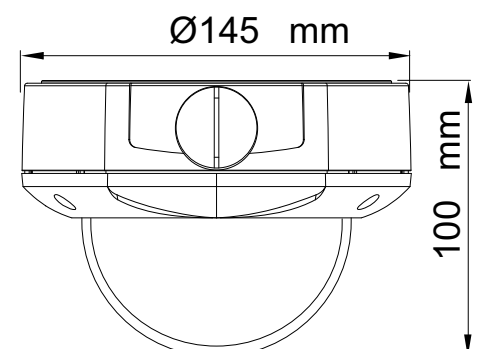

Dimension :

Specifications :

Model	AM-E6565P-VMR1	AM-E6565N-VMR1
Signal System	PAL	NTSC
CCD Type	1/3" 960H Super HAD CCD IIIS	
Effective Pixels	976(H) x 582(V)	976(H) x 494(V)
Scanning Frequency	H : 15.625 KHz V : 50 Hz	H : 15.734 KHz V : 60 Hz
Horizontal TVLine Resolution	650TVL at Color, 800TVL at B/W	
ATR	On/Off (Luminance & Contrast Adjustable)	
Day/Night	Color / B&W / Auto / EXTERN	
Digital Noise Reduction	2 DNR, On/Off Selectable	
Sens-Up	Auto/ Manual Selectable x2 to x32 level	
Lux Level(illumination)	0.3Lux at 40 IRE Color, 0.03Lux at 40 IRE B/W	
IR LED	18pcs 0.5mm	
IR Wave Length	850~880nm Infrared	
IR Distance	up to 15 ~ 18Meter	
Gamma	Default 0.45	
Gain Control(AGC)	X0.25 / X0.50 / X0.75 / X1.00	
White Balance	ATW / PUSH / USER1 / USER2 / ANTI CR / MANUAL/ PUSH LOCK	
Light Compensation	Off/ BLC / HLC Programmable Zone	
Lens	2.8 to 10MM DC Auto IRIS VarIFocal with ICR	
Lens Control	Auto(Mode & Speed Adjustable) / Manual	
Camera ID Name	On/Off	
Privacy Masking	Up to 12 Zones	
OSD Menu Control	Yes	
Mirror	On/Off	
Motion Detection	On/Off Selectable (up to 4 Zone)	

Specifications :

Image Control	Brightness, Contrast, Sharpness, Hue, Gain
Scanning Type	2:1 Interlace
S/N Ratio	52dB @ AGC Off
Shutter Speed Control	AUTO(1/50s, 1/60s-1/120,000s) / Manual(Shutter & AGC Adjustable)
Synchronous System	Internal / Line Lock
Video output	1.0Vp-p,75Ω, BNC Cable Connector
Power Supply	DC 12V ± 10%, DC Cable Connector
Power Consumption	<450mA @ 12VDC, 430mA @ 24VAC
IP Protection	IP 66
Operating Temperature	-10°C ~ + 50°C
Operating Humidity	30% ~ 90% RH
Dimensions(W×D×H)	145 mm (W) x 145 mm (D) X 100 mm (H)
Weight (g)	390 g
Enclosure	3 Axis Bracket, Aluminum & Poly-Carbonated with Vandal Resistant