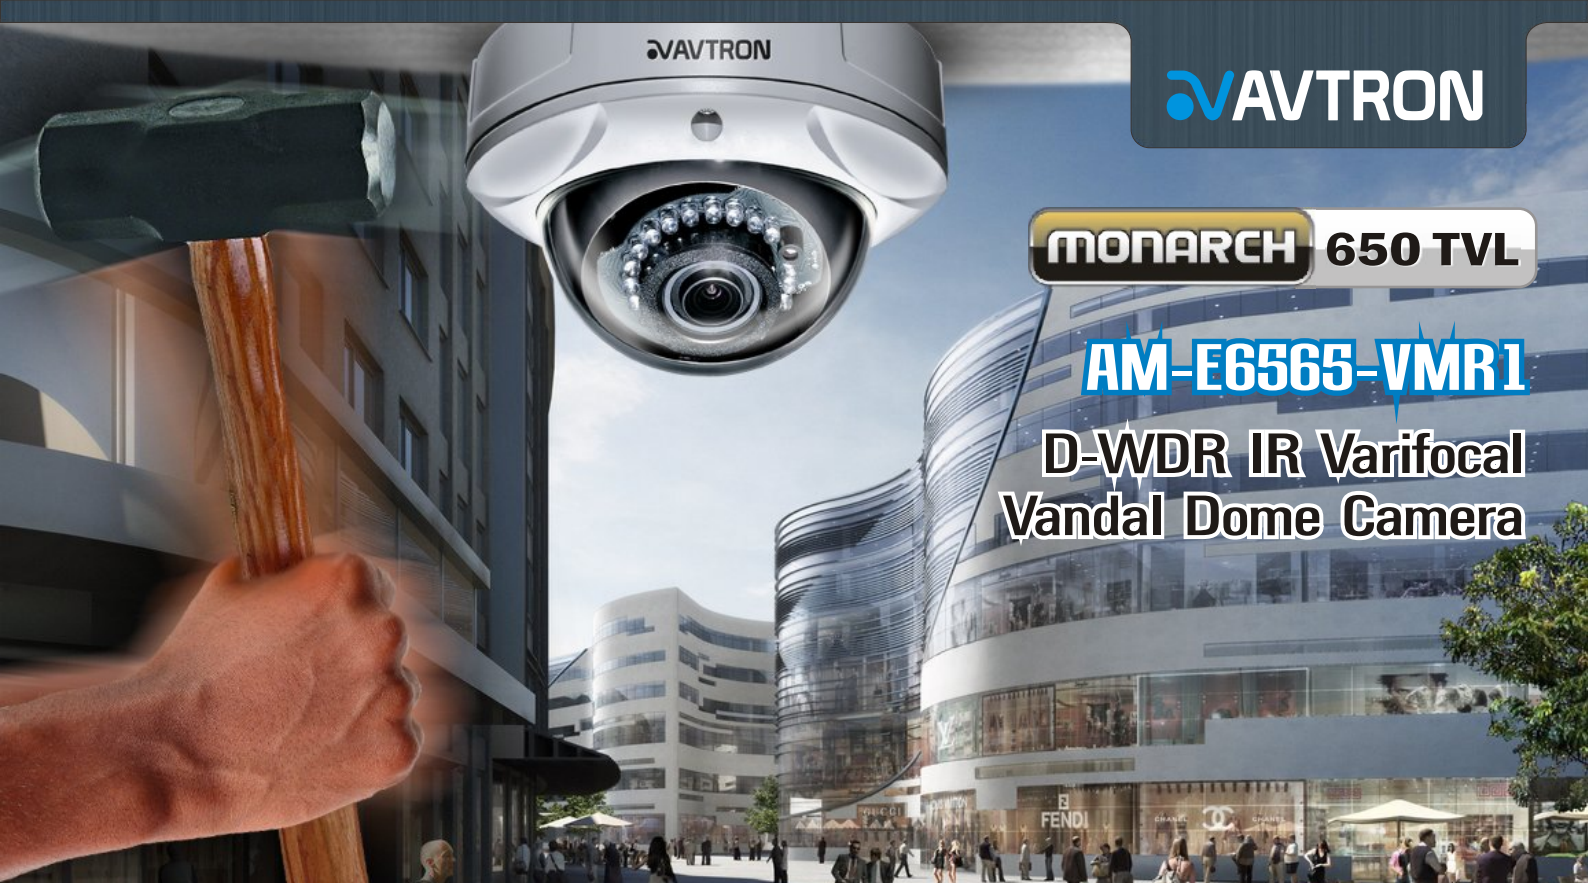

MONARCH 650 TVL

AM-E6565-VMR1

**D-WDR IR Varifocal
Vandal Dome Camera**

Superior Engineering Design & Sensational Image Quality

AM-E6565-VMR1

D-WDR IR Varifocal Vandal Dome Camera

Features :

- Sony 1/3" 960H Super HAD CCD II
- Super Excellent 650TVLine Resolution with 800TVL at B&W
- Support ATR (Adaptive Tone-Curve Reproduction)
- True & Soft Day/Night for all 24/7 Surveillance mode
- Super Extra Noise Reduction(2DNR) to Save the HDD Storage
- Varifocal 2.8 to 10mm Auto Iris Lens With ICR
- Adjustable Backlight Compensation Window for True BLC Effect
- Low Illumination 0.3Lux with noise free image
- OSD Menu Control for easy & user friendly Customer Ease
- Super AGC Control, Color & Image Control
- High Intensity 18IR LED Night Vision up to 15 to 18M
- Motion Detection, Privacy Masking, Camera ID, Mirror
- Support 12VDC/24VAC Power
- 3 Axis Vandal Resistant Aluminum & Poly-Carbonated Dome Enclosure
- Support IP66 Protection Grade for Direct Outdoor Installation with Heater Function(Heater Optional)

Specifications :

Image Control	Brightness, Contrast, Sharpness, Hue, Gain
Scanning Type	2:1 Interlace
S/N Ratio	52dB @ AGC Off
Shutter Speed Control	AUTO(1/50s, 1/60s-1/120,000s) / Manual(Shutter & AGC Adjustable)
Synchronous System	Internal / Line Lock
Video output	1.0Vp-p,75Ω, BNC Cable Connector
Power Supply	DC 12V ± 10%, DC Cable Connector
Power Consumption	<450mA @ 12VDC, 430mA @ 24VAC
IP Protection	IP 66
Operating Temperature	-10°C ~ + 50°C
Operating Humidity	30% ~ 90% RH
Dimensions(W×D×H)	145 mm (W) x 145 mm (D) X 100 mm (H)
Weight (g)	390 g
Enclosure	3 Axis Bracket, Aluminum & Poly-Carbonated with Vandal Resistant