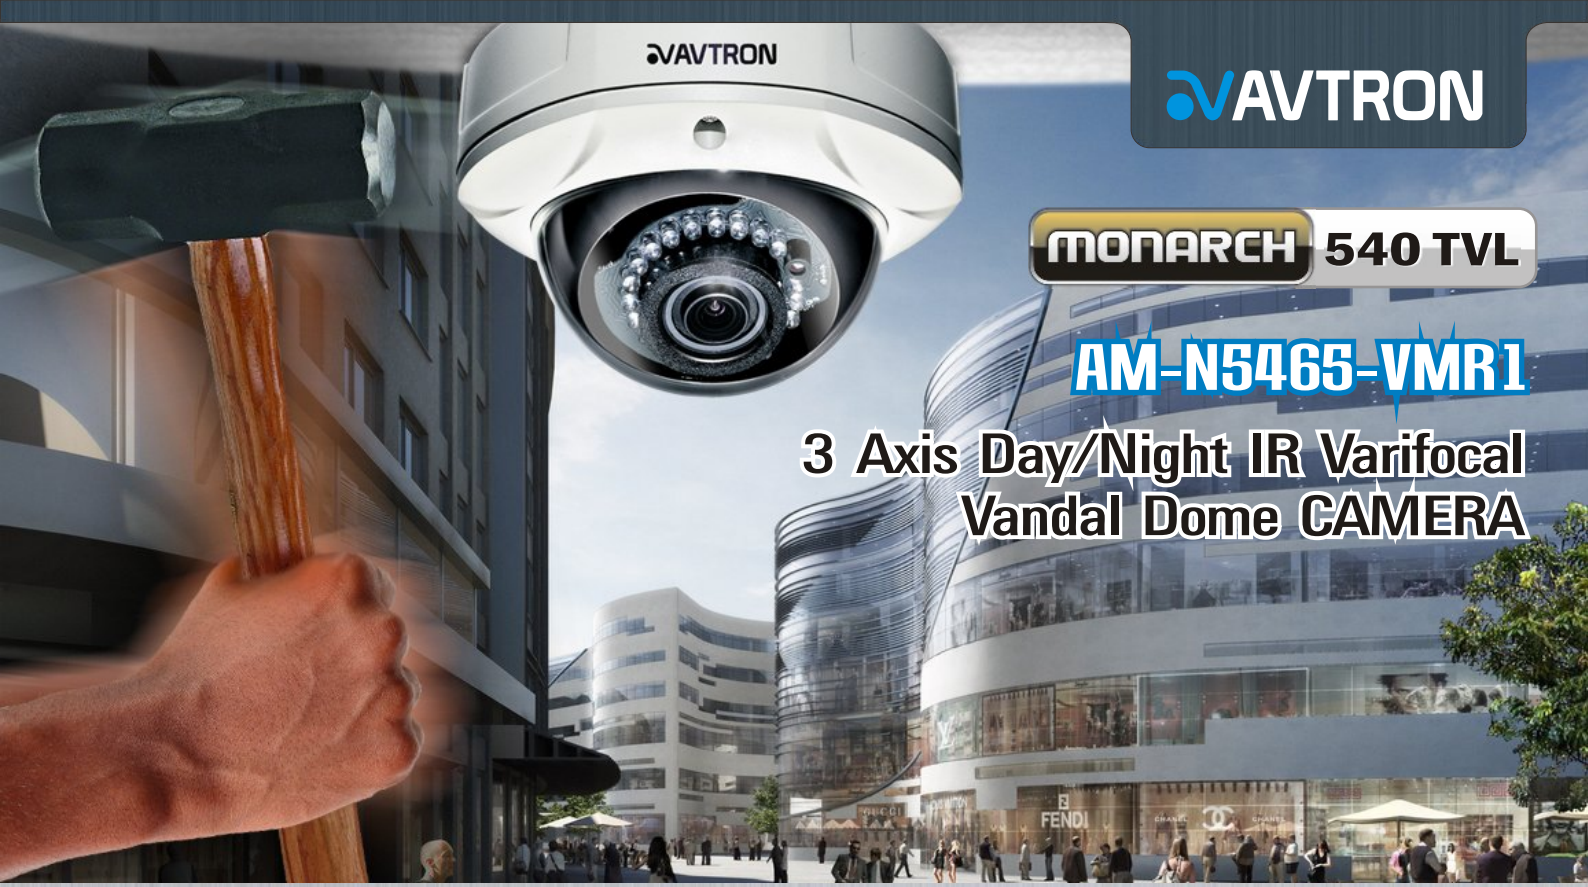

**MONARCH 540 TVL**

**AM-N5465-VMR1**

**3 Axis Day/Night IR Varifocal Vandal Dome CAMERA**

**Superior Engineering Design & Sensational Image Quality**

**AM-N5465-VMR1**

**3 Axis Day/Night IR Varifocal Vandal Dome CAMERA**

**Features :**

- 1/3" Sony Super HAD II Image Sensor
- Super High 540TVL at Color, 570TVL at B/W
- True & Soft Day/Night for all 24/7 Surveillance mode
- Support Customization Area for BLC
- High Intensity 18IR LED Night Vision up to 15 to 18M
- Varifocal 2.8 to 10mm Auto Iris Lens with ICR
- Low Illumination 0.15Lux with noise free image
- Programmable Shutter & Exposure Mode Auto, Flicker, Manual
- OSD Menu Control for easy & user friendly Customer Ease
- Motion Detection, Privacy Masking, Camera ID
- Support 12VDC/24VAC Power
- 3 Axis Vandal Resistant Aluminum & Poly-Carbonated Dome Enclosure
- Support IP66 Protection Grade for Direct Outdoor Installation with Heater Function (Heater Optional)