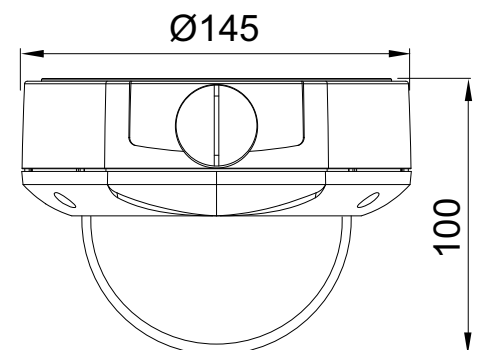

**Dimension :**

## Specifications :

Video output	1.0Vp-p, 75Ω, BNC
Power Supply	DC 12V ± 10%, DC
IP Protection	IP 66
Power Consumption	<130mA @ 12VDC, 180mA @ 24VAC
Operating Temperature	-10°C ~ + 50°C
Operating Humidity	30% ~ 90% RH
Dimensions(W×D×H)	145 mm (W) x 145 mm (D) X 100 mm (H)
Weight (g)	390 g
Enclosure	3 Axis Bracket, Aluminum & Poly-Carbonated with Vandal Resistant