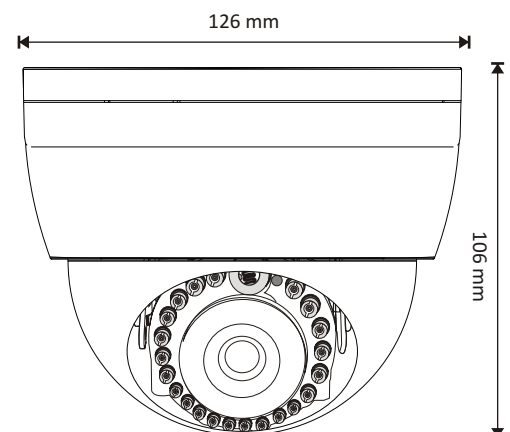

**Dimension :**

Specifications :

Model	AM-W546P-VMR1	AM-W546N-VMR1
Signal System	PAL	NTSC
CCD Type	1/3" Super HAD II High Sensitivity IS	
Effective Pixels	752(H) x 582(V)	768(H) x 494(V)
Scanning Frequency	H : 15.625 KHz V : 50 Hz	H : 15.734 KHz V : 60 Hz
Horizontal TVLine Resolution	540 TVL at color	
Day/Night	On / Auto	
Digital Noise Reduction	OFF / LOW / MIDDLE / HIGH	
Sens-Up	AUTO / OFF/manual (Selectable x2 ~ x128)	
Lux Level(illumination)	0.3Lux at @ Color , 0.002Lux@sens-up , 0 Lux @ IR Led ON	
IR LED	18pcs 0.5mm	
IR Wave Length	850~880nm Infrared	
IR Distance	up to 15 ~ 18Meter	
Gamma	Adjustable	
Gain Control(AGC)	OFF / LOW / MIDDLE / HIGH	
White Balance	ATW / AWC / MANUAL	
Light Compensation	BLC (Off/ Low / Middle / High)	
Lens	2.8 to 10MM DC Auto IRIS Vari Focal with ICR	
Color Rolling Control	Yes	
Mirror Control	On/Off	
Camera ID Name	On/Off	
Privacy Masking	Up to 4 Adjustable Zones	
OSD Menu Control	Yes	
Motion Detection	ON / OFF Adjustable 4 Zone	
Image Control	Brightness / Sharpness	

Specifications :

S/N Ratio	50dB @ AGC Off
Shutter Speed Control	AUTO(1/50s, 1/60s-1/120,000s) / FIXED / A.FLK / Manual
Synchronous System	Internal, Line Lock Selectable & Adjustable 0 to 359(Dot kuvano) @ 24VAC
Video output	1.0Vp-p,75Ω, BNC
Power Supply	DC 12V +- 10% / AC 24V , DC Cable Connector
Power Consumption	<450mA @ 12VDC, <410mA @ 24VAC
Operating Temperature	-10°C ~ + 50°C
Operating Humidity	30% ~ 90% RH
Dimensions(W×D×H)	126mm (W) x 126mm (D) x 106mm (H)
Weight (g)	340g
Enclosure	3 Axis Bracket, ABS Plastic with illustration Dome Cover