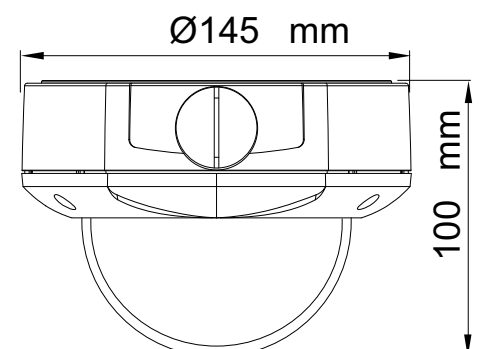

Dimension :

Specifications :

Model	AM-W6065P-VMR1	AM-W6065N-VMR1
Signal System	PAL	NTSC
CCD Type	1/3" Super HAD II High Sensitivity IS	
Effective Pixels	752(H) x 582(V)	768(H) x 494(V)
Scanning Frequency	H : 15.625 KHz V : 50 Hz	H : 15.734 KHz V : 60 Hz
Horizontal TVLine Resolution	600TVL at Color	
D-WDR	On / Off	
Day/Night	Color / B&W / Auto / EXTERN	
Digital Noise Reduction	On / Off (1~32 Level)	
Sens-Up	AUTO / OFF/manual (Selectable x2 ~ x512)	
Lux Level(illumination)	0.15Lux at @ F1.2 @ Color , 0.005Lux@sens-up, 0 Lux @ IR LED On	
IR LED	18pcs 0.5mm	
IR Wave Length	850~880nm Infrared	
IR Distance	up to 15 ~ 18Meter	
Gamma	Adjustable	
Gain Control(AGC)	Low / High / Off	
White Balance	ATW / OUTDOOR / INDOOR / AWC / MANUAL	
Light Compensation	Off/ BLC / HLC	
Lens	2.8 to 10MM DC Auto IRIS Varifocal with ICR	
Digital Control	Digital PTZ up to X16, Horizontal/Vertical Flip, Freeze, Mirror	
Image Stabilizer	On/Off	
Camera ID Name	On/Off	
Privacy Masking	Up to 12 Adjustable Zones	
OSD Menu Control	Yes	
Motion Detection	ON / OFF Adjustable 8 Zone	

Specifications :

Image Control	Brightness / Contrast / Red & Blue Gain / Sharpness
S/N Ratio	52dB @ AGC Off
Shutter Speed Control	AUTO(1/50s, 1/60s-1/120,000s) / FIXED / A.FLK / Manual
Synchronous System	Internal
Video output	1.0Vp-p,75Ω, BNC
Power Supply	DC 12V ± 10%, DC
Power Consumption	<510mA @ 12VDC, 430mA @ 24VAC
IP Protection	IP 66
Operating Temperature	-10°C ~ + 50°C
Operating Humidity	30% ~ 90% RH
Dimensions(W×D×H)	145 mm (W) x 145 mm (D) X 100 mm (H)
Weight (g)	390 g
Enclosure	3 Axis Bracket, Aluminum & Poly-Carbonated with Vandal Resistant