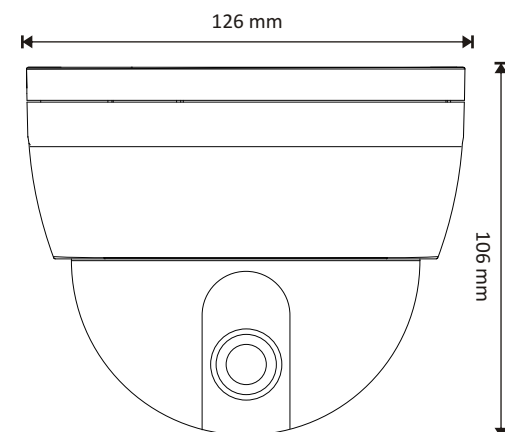

Dimension :