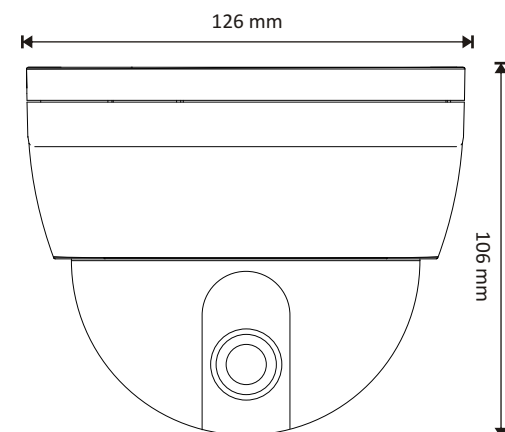

Dimension :

Specifications :

Model	AM-H546P-FM-VM	AM-H546N-FM-VM
Signal System	PAL NTSC	
Image Sensor	1/3" Super HADII S.Sensitivity IS	
Effective Pixels	752(H) x 582(V)768(H) x 494(V)	
Scanning Frequency	H : 15.625 KHz V : 50 Hz	H : 15.734 KHz V : 60 Hz
Horizontal TVLine Resolution	540TVL effectual at Color, 600TVL effectual at B/W	
D-WDR Range	Indoor / Outdoor	
Day/Night	Color / B&W / Auto / EXTERN	
Digital Noise Reduction	3 DNR, On/Off Selectable	
Sens-Up	AUTO / OFF/manual (Selectable x2 ~ x256)	
Lux Level(illumination)	0.15Lux @ F1.2 @ Color , 0.0005Lux@sens-up	
Gamma	Auto/ Adjustable 100 to 1.0(Default 0.45)	
Gain Control(AGC)	Auto / Low / High / Off	
White Balance	ATW1 / ATW2 / AWC / MANUAL	
Light Compensation	Off/ BLC / HLC (programmable Zone)	
Color Rolling Control	Yes	
Lens	3.5 to 12MM DC Auto IRIS VaryFocal with IR Enabled	
Digital Control	Digital PTZ up to X32, Horizontal/Vertical Flip, Freezee, Rotate, Neg.Image	
Camera ID Name	On/Off	
Privacy Masking	Up to 4 Adjustable Zones	
OSD Menu Control	Yes	
Mirror Control	Yes	
RS-485 Communication	Optional (Yes, Pelco-D protocol, 2400 ~ 57600BPS Selectable)	
Motion Detection	ON / OFF Adjustable 4 Zone, ALARM Output support	
Image Control	Brightness Red, Blue Gain, Sharpness, Contrast	

Specifications :

S/N Ratio	50dB @ AGC Off
Shutter Speed Control	AUTO(1 50/60s-1/100,000s) / FIXED / FLK / Manual
Synchronous System	Internal/Line Lock Selectable
Video output	1.0Vp-p,75Ω, BNC Cable Connector
Power Supply	Digital PTZ up to X32, Horizontal/Vertical Flip, Freezee, Rotate, Neg.Image
Power Consumption	<180mA @ 12VDC, 130mA @ 24VAC
Operating Temperature	-10°C ~ + 50°C
Operating Humidity	30% ~ 90% RH
Dimensions(W×D×H)	126mm (W) x 126mm (D) x 106mm (H)
Weight (g)	325 g
Enclosure	3 Axis Bracket, ABS Plastic with illustration Dome Cover