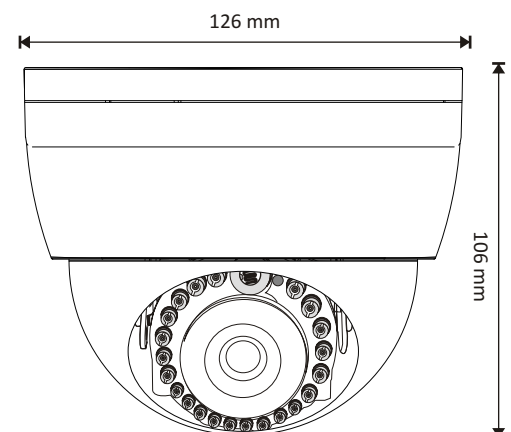

Dimension :

Specifications :

Model	AM-N546P-VMR1	AM-N546N-VMR1
Signal System	PAL	NTSC
CCD Type	1/3" Super HAD II IS	
Effective Pixels	752(H) x 582(V)	768(H) x 494(V)
Scanning Frequency	H : 15.625 KHz V : 50 Hz	H : 15.734 KHz V : 60 Hz
Horizontal TVLine Resolution	More Than 540TVL	
Day/Night	Color / B&W / Auto	
Lux Level(illumination)	0.15Lux at 40 IRE @ F1.2 @ Color , 0 Lux @ IR LED ON	
IR LED	18pcs 0.5mm	
IR Wave Length	850~880nm Infrared	
IR Distance	up to 15 ~ 18Meter	
Gamma	Auto/ Adjustable 0 to 1.0(Default 0.45)	
Gain Control(AGC)	On / Off	
White Balance	ATW / AWB / FIXED / MANUAL	
Light Compensation	BLC ON / OFF with 64 Adjustable Zones	
Lens	2.8 to 10MM DC Auto IRIS Vari Focal with ICR	
Camera ID Name	On/Off	
Privacy Masking	Up to 4 Adjustable Zones	
OSD Menu Control	Yes	
Motion Detection	On/Off Selectable, up to 64 Adjustable Zones	
Mirror Control	Yes	
Image Control	Brightness, Contrast, Sharpness, Red Gain, Blue Gain	

Specifications :

S/N Ratio	50dB @ AGC Off
Shutter Speed Control	AUTO(1/50s, 1/60s-1/120,000s) / FIXED / FLK / Manual
Synchronous System	Internal/Line Lock Selectable
Video output	1.0Vp-p,75Ω, BNC
Power Supply	DC 12V ± 10% / AC 24V , DC Cable Connector
Power Consumption	<130mA @ 12VDC, 180mA @ 24VAC
Operating Temperature	-10°C ~ + 50°C
Operating Humidity	30% ~ 90% RH
Dimensions(W×D×H)	126mm (W) x 126mm (D) x 106mm (H)
Weight (g)	340g
Enclosure	3 Axis Bracket, ABS Plastic with illustration Dome Cover