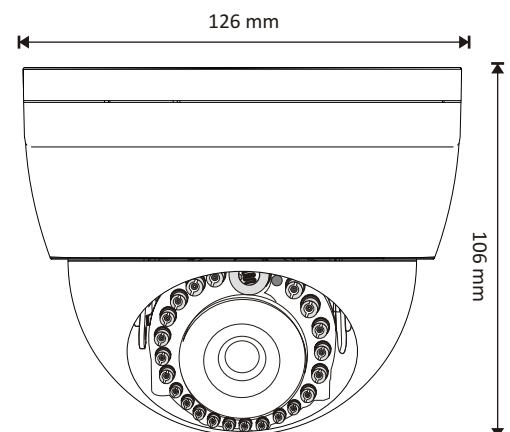

Dimension :

Specifications :

Model	AM-W566P-VMR1	AM-W566N-VMR1
Signal System	PAL	NTSC
CCD Type	1/3" Vertical Double Density Color IS	
Effective Pixels	752(H) x 582(V)	768(H) x 494(V)
Scanning Frequency	H : 15.625 KHz V : 50 Hz	H : 15.734 KHz V : 60 Hz
Horizontal TVLine Resolution	560TVL at Color	
D-WDR	On/Off	
Day/Night	Color / B&W / Auto / EXTERN	
Digital Noise Reduction	ON / OFF (1~32 Level)	
Sens-Up	AUTO / OFF/manual (Selectable x2 ~ x256)	
Lux Level(illumination)	0.15Lux at @ Color , 0.03 Lux @ B&W, 0.0005Lux @ sens-up On @ F1.2, 0 Lux @ IR	
IR LED	18pcs 0.5mm	
IR Wave Length	850~880nm Infrared	
IR Distance	up to 15 ~ 18Meter	
Gamma	Adjustable	
Gain Control(AGC)	Low / High / Off	
White Balance	ATW1 / AWC / MANUAL	
Light Compensation	Off/ BLC / HLC	
Lens	2.8 to 10MM DC Auto IRIS Vari Focal with ICR	
Color Rolling Control	Yes	
Digital Control	Digital PTZ up to X16, Horizontal/Vertical Flip, Freeze, Mirror	
Image Stabilizer	On/Off	
Camera ID Name	On/Off	
Privacy Masking	Up to 12 Adjustable Zones	