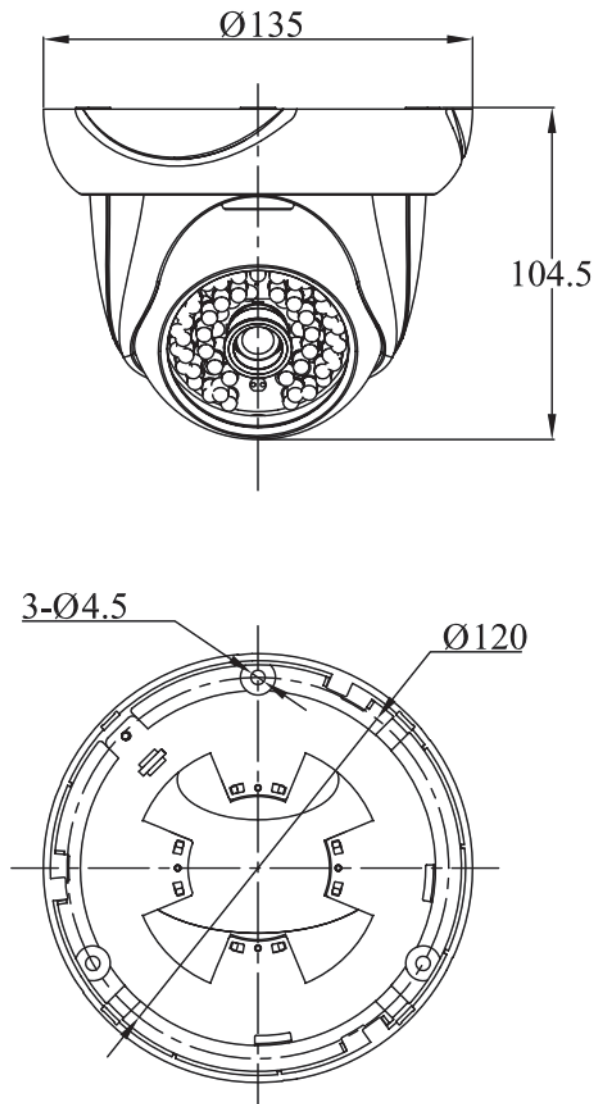

DH-CA-DW171C

600TVL Waterproof IR Dome Camera

Features

- > 1/3" HDIS
- > High resolution of 600TVL(Color)
- > DWDR, Day/Night(ICR), AWB, AGC, BLC
- > 3.6mm fixed lens (2.8mm, 6mm, 8mm, 12mm optional)
- > Max. IR LEDs length 20m (50m optional) , Smart IR
- > IP66, DC12V

DH-CA-DW171C

Technical Specifications

Model	DH-CA-DW171CP	DH-CA- DW171CN
Camera		
Image Sensor	1/3" HDIS	
Effective Pixels	720(H) x480(V) 340K pixels	
Horizontal Resolution	Color: 600TVL	
Electronic Shutter	1/50s~1/100,000s	1/60s~1/100,000s
Synchronization	Internal	
Min. Illumination	0.1Lux@F1.2(0Lux IR LED on)	
S/N Ratio	>60dB(AGC Off)	
Video Output	1Vp-p Composite Output (75Ω/BNC)	
Camera Features		
Max. IR LEDs Length	20m (50m optional), Smart IR	
Day/Night	Auto(ICR) / Color / B/W	
Backlight Compensation	BLC / DWDR	
White Balance	Auto	
Gain Control	Auto	
Lens		
Focal Length	3.6mm(2.8mm, 6mm, 8mm, 12mm optional)	
Lens Type	Manual	
Mount Type	M12	
General		
Power Supply	DC12V±10%	
Power Consumption	Max 3.5W	
Working Environment	-40°C~+60°C / 20%~80%RH	
Ingress Protection	IP66	
Dimensions	Φ135mm × 104mm	
Weight	600g	

DH-CA-DW171C

Dimensions (mm)

<http://www.asi.ind.in>

Dahua Technology Co., Ltd.

1187 BinAn Road, Binjiang District, Hangzhou, China

Tel: +86-571-87688883

Fax: +86-571-87688815

Email: overseas@dahuatech.com