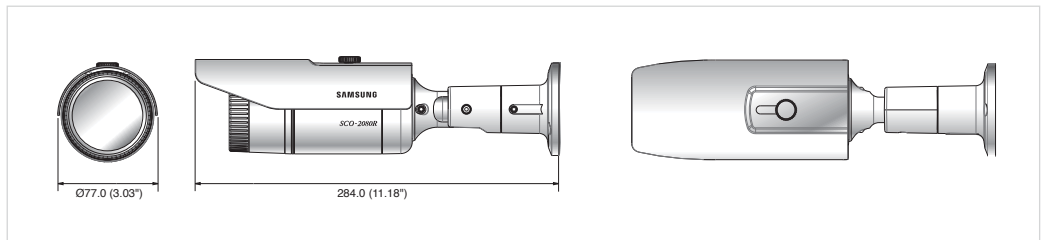

Dimensions

Unit : mm (inch)

The Eco mark represents Samsung Techwin's will to create environment-friendly products, and indicates that the product satisfies the EU RoHS Directive.

Design and specifications are subject to change without notice.

SAMSUNG TECHWIN CO., LTD.

701, Sampyeong-dong, Bundang-gu, Seongnam-si, Gyeonggi-do Korea 463-400
Tel : +82-70-7147-8741 ~ 8749, 8752 ~ 8760 Fax : +82-31-8018-3745
www.samsungsecurity.com www.samsungcctv.com

■ DISTRIBUTED BY

www.asi.ind.in