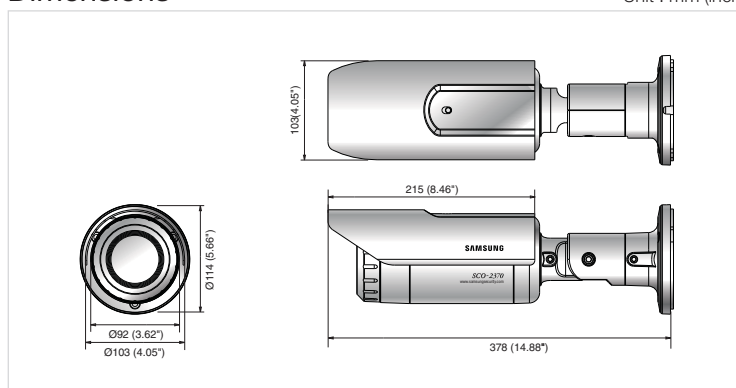

Dimensions

Unit : mm (inch)

The Eco mark represents Samsung Techwin's will to create environment-friendly products, and indicates that the product satisfies the EU RoHS Directive.

Design and specifications are subject to change without notice.

SAMSUNG TECHWIN CO., LTD.

701, Sampyeong-dong, Bundang-gu, Seongnam-si, Gyeonggi-do Korea 463-400
Tel : +82-70-7147-8741~8749, 8752~8760 Fax : +82-31-8018-3745
www.samsungsecurity.com www.samsungcctv.com

SAMSUNG TECHWIN AMERICA INC.

SAMSUNG TECHWIN EUROPE LTD.

■ DISTRIBUTED BY

www.asi.ind.in

M.E-1010