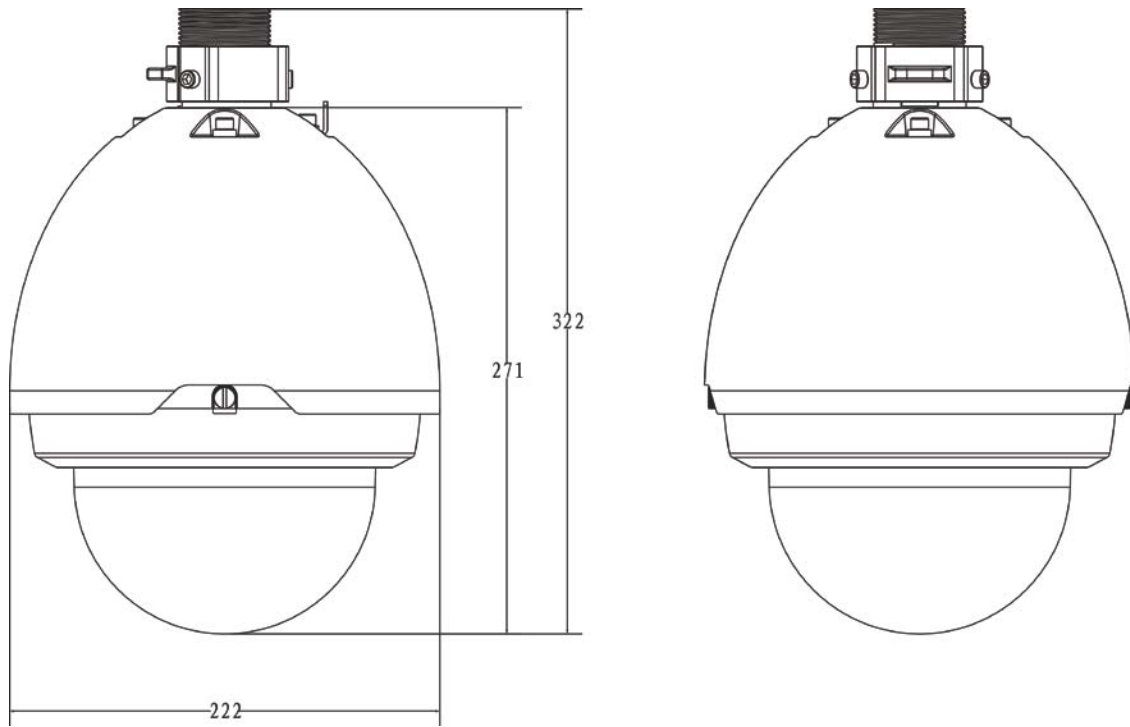

DH-SD6582/82A-HN

Dimensions (mm)