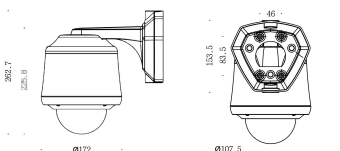

Brackets (Optional)

PSO-120 + CPA-312
Ceiling Mount type
Unit : 2.3 Kg

PSO-120 + Ceiling Adapter
Ceiling Mount type
Unit : 2.3 Kg

Dimensions

Specification

MODEL	PSO-120
Image sensor	1/4" SONY Super HAD II (Double Scan) CCD
Total pixels	PAL:1028(H) x596(V)
Scanning System	Interface
Scanning Frequency	15.625KHz(H),50Hz(V)
Sync.System	Internal
Resolution	700 TV lines (Color) / 800 TV lines (BW)
Min.illumination	Color :0.5 lux / BW : 0.2 lux
	Color DSS : 0.001 lux / BW DSS : 0.0004 lux
Video output	1.0 Vp-p (75 ohm,Composite)
S/N Ratio	More than 50dB (AGC off)
Lens Type	12x Day & Night Zoom Lens
Zoom Ratio	Optical 12x , Digital 32x Zoom
Focal Length	f=3.8 mm ~ 45.6 mm
Aperture Ratio	F1.6 (wide) ~ F2.7(tele)
Focus	Auto /Zoom -Trig/Manual
Focus Distance	0.1/1.0/1.3/2.0/6.0 m
E.Zoom	off/Max 2x~32x
Exposure	Auto/Shutter PRI/Manual
Gain Control	Off/On (Auto Max 30dB)
Shutter Speed	1/50 ~ 1/100,000 sec
Digital Shutter Speed	Off/Max 2x~512x
Flickerless	Off/On
Brightness	1~15 steps
WDR /BLC	Off/WDR/BLC
Day &Night	Auto/Sens-in/Ext/Day/Night
White Balance	ATW/One-Push/Indoor/Outdoor/Manual/Auto
Image DNR	Off/Manual/Auto
HR	Off/1~7 steps
Mirror	Off/H/V/H+V
Sharpness	1~16 steps
Effect	Off/Negative/B&W
Freeze	Off/On
Intelligent	Privacy/MD/OD
Privacy Mask	Off/16 Positions
Motion Detection	Off/3 Positions
Object Detection	Off/On
Special	Sync/Phase/Comm
Sync Mode	INT/LL
Phase	0~255 steps
Communication	Baud Rate: 2400/4800/9600/19200/38400
	Protocol :Pelco -D/Pelco-P
Display	Disp Sel/Init Sel/Sel Init Msg/Language
Disp Sel(Off/On)	ID/Title/Zoom Ratio
Init Sel(Off/On)	ID/Baud Rate/Protocol/Version/Init Msg
Communication	RS-485
Power Consumption	DC 12V /600mA
Operating Temperature	-40°C ~ 50°C (Outdoor with Fan & Heater ON))
Operating Humidity	20%~ 75% RH
Certification	CE,FCC,RoHs
Dimension	107.5 (Dome Cover)*262.7(H) mm
Weight	3.3 kg