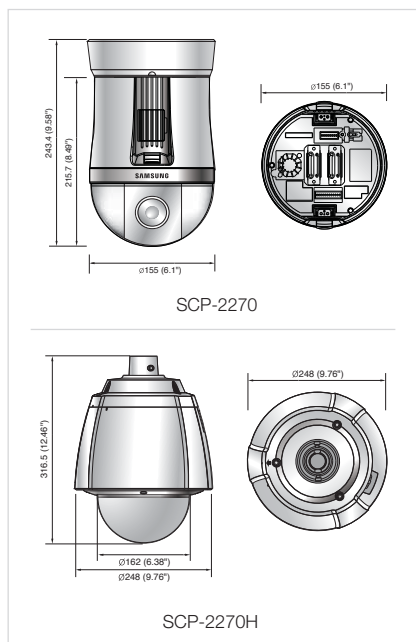

Dimensions

Unit : mm (inch)