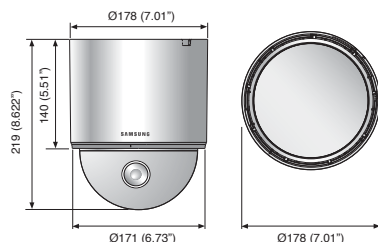

SCP-3430/2430