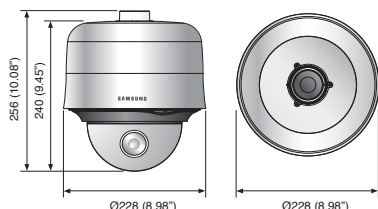

Dimensions

Unit : mm (inch)

SCP-3430H/2430H