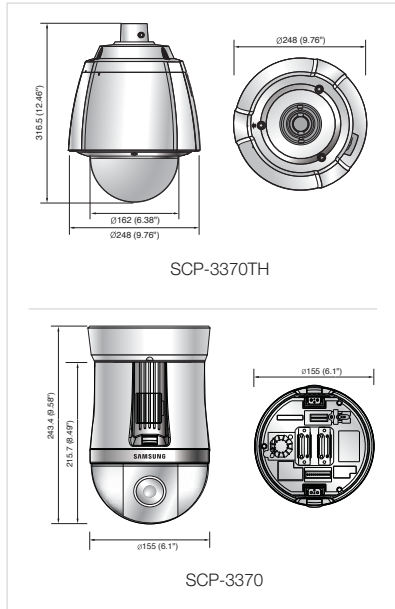

# 1/4" 37x High Resolution WDR PTZ Dome Camera

## SCP-3370TH/3370

SCP-3370TH/3370H

SCP-3370

### Dimensions

Unit : mm (inch)