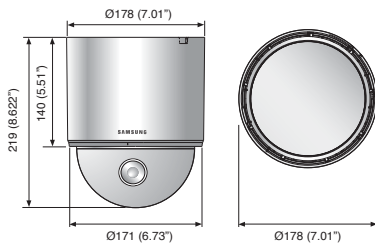

43x Zoom High Resolution WDR PTZ Dome Camera

SCP-3430H/3430/2430H/2430

SCP-3430H/2430H SCP-3430/2430

Dimensions

Unit : mm (inch)

SCP-3430H/2430H

SCP-3430/2430

Accessories (optional):