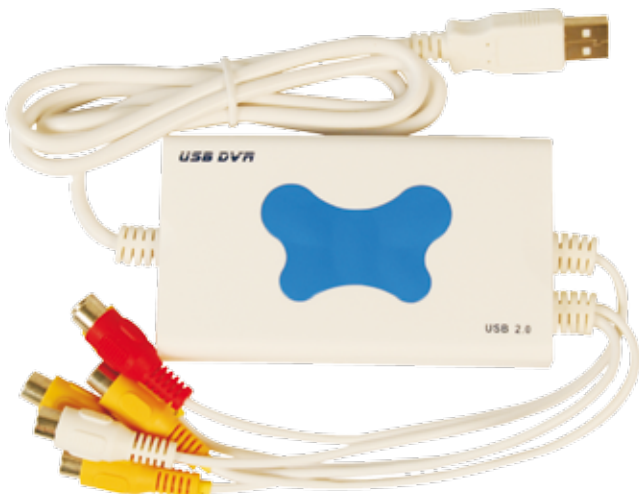

Video Recording

The **USB DIGITAL VIDEO RECORDER** is surveillance computer hardware that turns your home or office computer into a powerful, global-wide video surveillance system in 5 minutes or less. Connect this compact device to any desktop or laptop via USB port. Then you can record live video from the camera connected to the PC's hard drive.

Features: MPEG4 compression, records to HDD, USB DISK, ZIP Drive and CD/RW. Remote surveillance and PTZ control, user friendly interface, 5 levels of recording quality, compatible with; Intel P4 Celeron processor minimum 1700 MHz Motherboard Intel 845/865/915 series, HDD 80 GB minimum, RAM 256 MB minimum, Video Card GeForce2, GeForce4, FX5200, ATI Rage128 OS Windows 2000(SP4 above)/2003(SP1 above)/XP(SP2 above)/VISTA and Direct X 9.0 USB 2.0

Specifications: Input type: RCA, Video input: 4 CH, Audio input: 2 CH, Video output: 1 CH VGA, Display rate: 30 fps, Recording rate: 30 fps, Compression format: MPEG4, Video resolution: 640 $\times$ 480, 320 $\times$ 240, Record modes: motion, schedule, manual

DVR-USB • $68.00 USB Digital Video Recorder