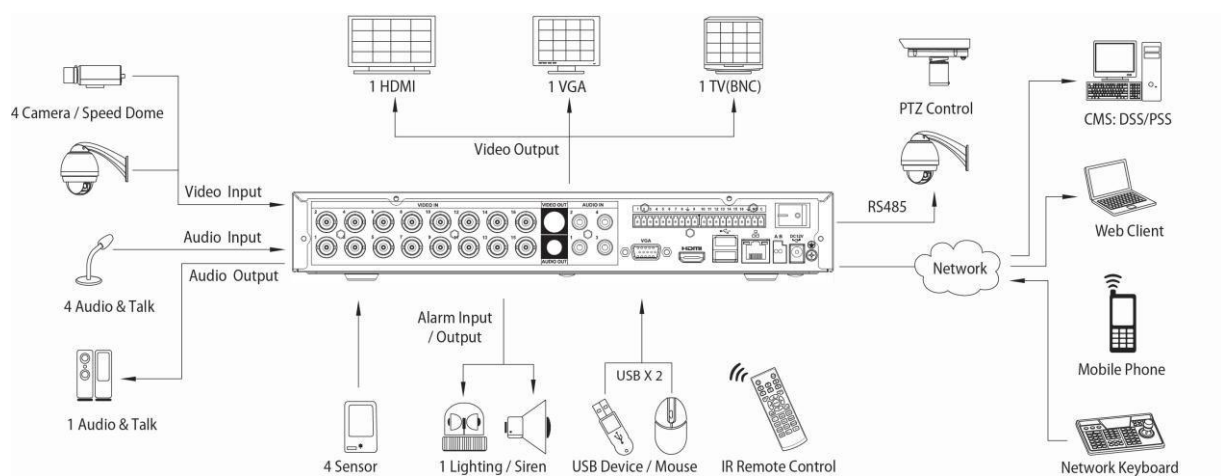

DVR2104/2108/2116HE

Playback Functions	Play, Pause, Stop, Rewind, Fast play, Slow play, Next file, Previous file, Next camera, Previous camera, Full screen, Repeat, Shuffle, Backup selection, Digital zoom
Backup Mode	USB Device / Network
Network	
Ethernet	RJ-45 port (10/100M)
Network Functions	HTTP, IPv4/IPv6, TCP/IP, UPNP, RTSP, UDP, SMTP, NTP, DHCP, DNS, PPPOE, DDNS, FTP, IP Filter
Max. User Access	20 users
Smart Phone	iPhone, iPad, Android, Windows Phone
Storage	
Internal HDD	1 SATA port, up to 4TB
Auxiliary Interface	
USB Interface	2 ports (1 Rear), USB2.0
RS485	PTZ control
General	
Power Supply	DC12V/2A
Power Consumption	10W(without HDD)
Working Environment	-10 ~ +55°C / 10~90%RH / 86~106kpa
Dimension(W×D×H)	Mini 1U, 325mm×245mm×45mm
Weight	1.5KG(without HDD)

System Connection

Takes DVR2116HE as an example