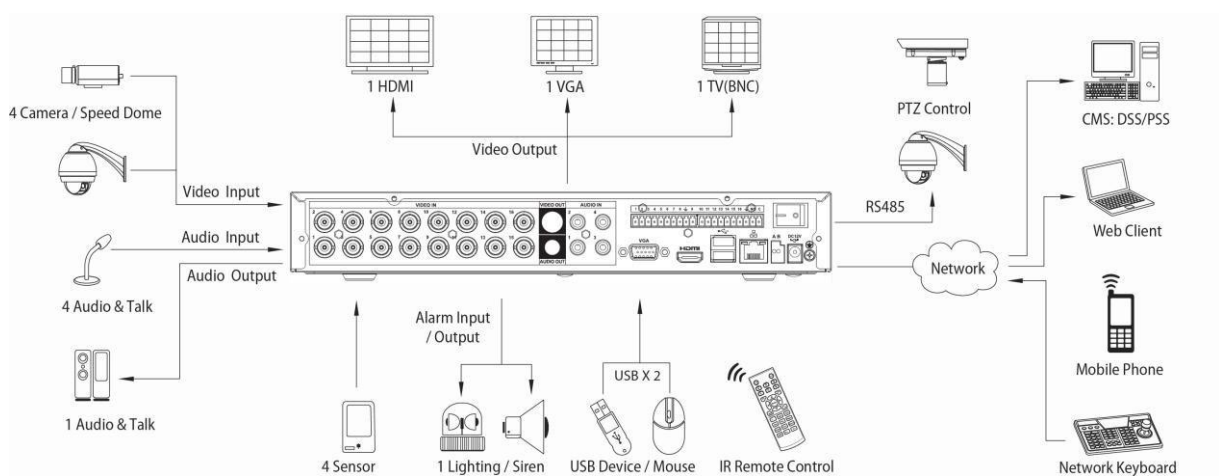

DVR2104/2108/2116HE

Playback Functions	Play, Pause, Stop, Rewind, Fast play, Slow play, Next file, Previous file, Next camera, Previous camera, Full screen, Repeat, Shuffle, Backup selection, Digital zoom
Backup Mode	USB Device / Network
Network	
Ethernet	RJ-45 port (10/100M)
Network Functions	HTTP, IPv4/IPv6, TCP/IP, UPNP, RTSP, UDP, SMTP, NTP, DHCP, DNS, PPPOE, DDNS, FTP, IP Filter
Max. User Access	20 users
Smart Phone	iPhone, iPad, Android, Windows Phone
Storage	
Internal HDD	1 SATA port, up to 4TB
Auxiliary Interface	
USB Interface	2 ports (1 Rear), USB2.0
RS485	PTZ control
General	
Power Supply	DC12V/2A
Power Consumption	10W(without HDD)
Working Environment	-10 ~ +55°C / 10~90%RH / 86~106kpa
Dimension(W×D×H)	Mini 1U, 325mm×245mm×45mm
Weight	1.5KG(without HDD)

System Connection

Takes DVR2116HE as an example