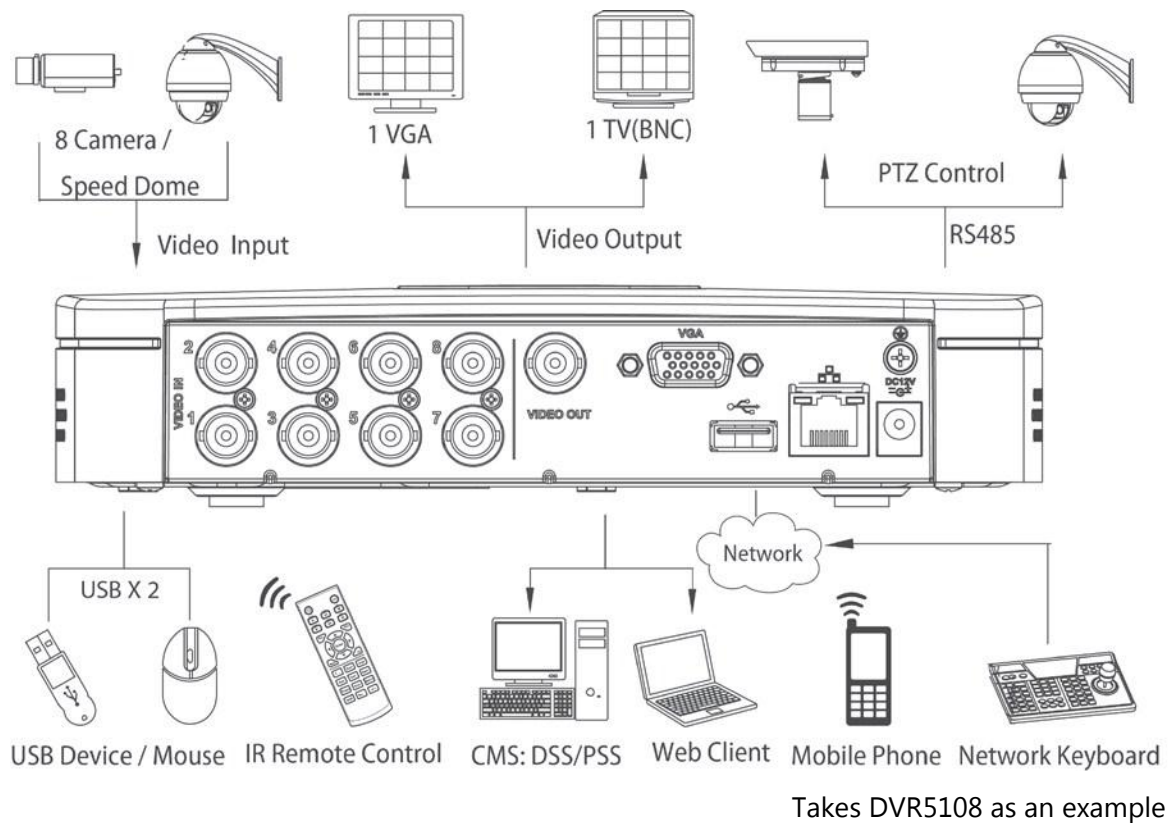

DH-DVR5104/5108/5116/2116

Internal HDD	1 SATA port, up to 4TB	
Auxiliary Interface		
USB Interface	2 ports (1 Rear), USB2.0	
General		
Power Supply	DC12V/2A	
Power Consumption	10W(without HDD)	
Working Environment	-10 ~ +55°C / 10~90%RH / 86~106kpa	
Dimension(W×D×H)	205mm×205mm	270mm×205mm×40mm
Weight	0.5KG	

System Connection

Dahua Technology Co., Ltd.

1187 BinAn Road, Binjiang District, Hangzhou, China Tel:
+86-571-87688883