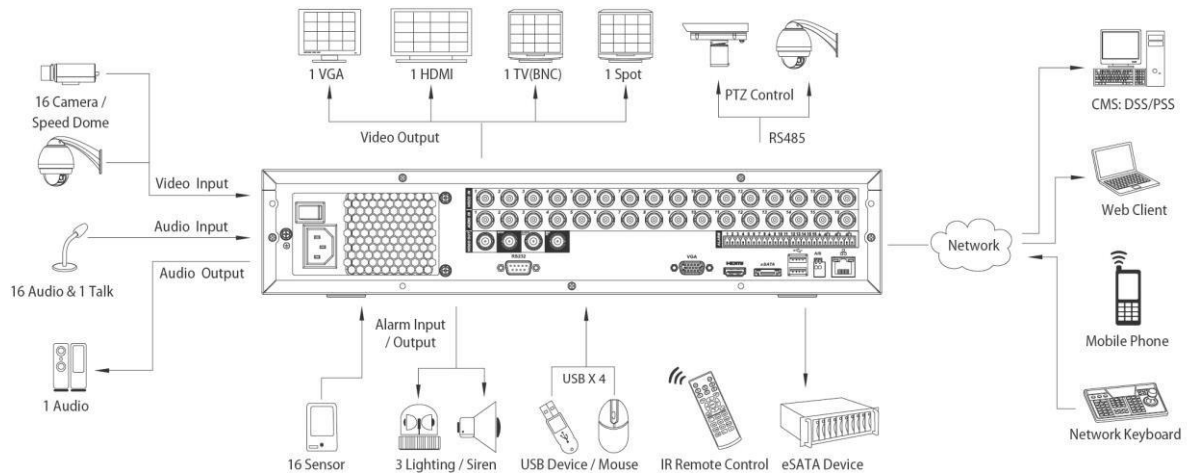

DH-DVR 5804/5808/5816

* Take DVR5816 as an example

Dahua Technology Co., Ltd.

1187 BinAn Road, Binjiang District, Hangzhou, China

Tel: +86-571-87688883

Fax: +86-571-87688815 Email:

overseas@dahuatech.com

www.dahuatechsecurity.com

*Design and specifications are subject to change without notice.

© 2013 Dahua Technology Co., Ltd.