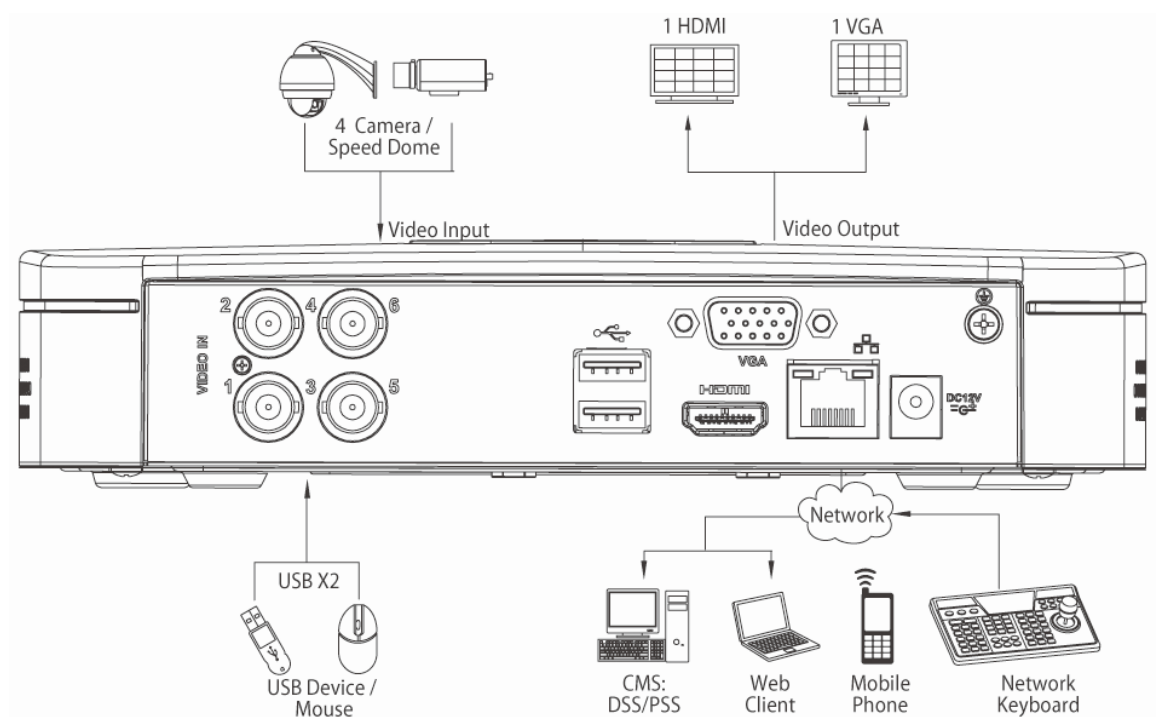

DH-HCVR5104C

Storage	
Internal HDD	1 SATA port, up to 4TB
Auxiliary Interface	
USB Interface	2 ports(2 Rear), USB2.0
General	
Power Supply	DC12V/2A
Power Consumption	10W(without HDD)
Working Environment	-10 ~ +55°C / 10~90%RH / 86~106kpa
Dimension(W×D×H)	Smart 1U, 205mm×205mm
Weight	0.5KG(without HDD)

System Connection

HCVR5104C System Connection

Dahua Technology Co., Ltd.

1187 BinAn Road, Binjiang District, Hangzhou, China

Tel: +86-571-87688883

Fax: +86-571-87688815

Email: overseas@dahuatech.com

www.dahuatech.com

*Design and specifications are subject to change without notice.

© 2013 Dahua Technology Co., Ltd.