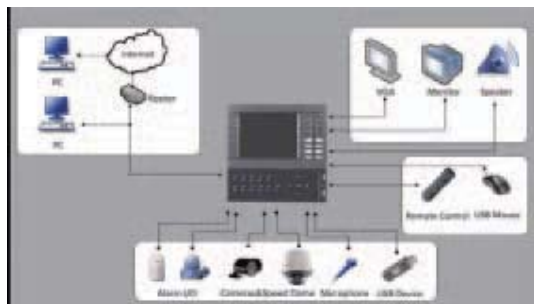

DS-8104/8108AH(L)I-ST ATM DVR

Key Features

- H.264 video compression
- VGA output at 1280x1024 resolution
- Up to 4CIF resolution recording
- Dual-stream
- 4 SATA interfaces
- HDD group management

Rear Panel of DS-8108AH(L)I-ST

1. Video in
2. Audio in
3. Video out, audio out, line in
4. RS-232 interface
5. VGA
6. LAN interface
7. eSATA interface
8. RS-485 interface
9. Alarm in, alarm out
10. 12 VDC power output for camera
11. Power switch
12. GND