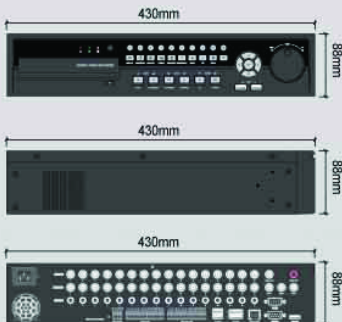

*Design and specifications are subject to change without notice.

DIMENSIONS

SYSTEM INTERCONNECTION

KEY FEATURES

WCS
(Watermark Check System)

Keyboard Controller

VGA / S - Video
Spot Monitor Output

E-Mail Notification