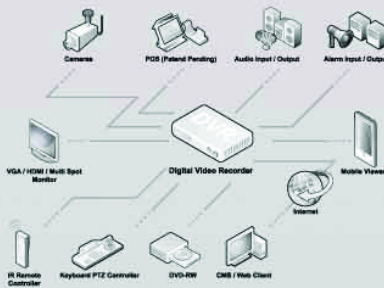

*Design and specifications are subject to change without notice.

DIMENSIONS

SYSTEM INTERCONNECTION

KEY FEATURES

WCS
(Watermark Check System)

Keyboard Controller

VGA / S - Video
Spot Monitor Output

E-Mail Notification